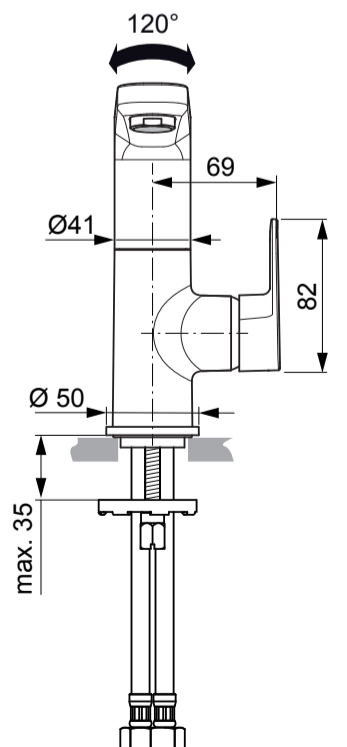

Ideal Standard International NV
Corporate Village - Gent Building
Da Vincilaan 2
1935 Zaventem
Belgium

www.idealstandardinternational.com