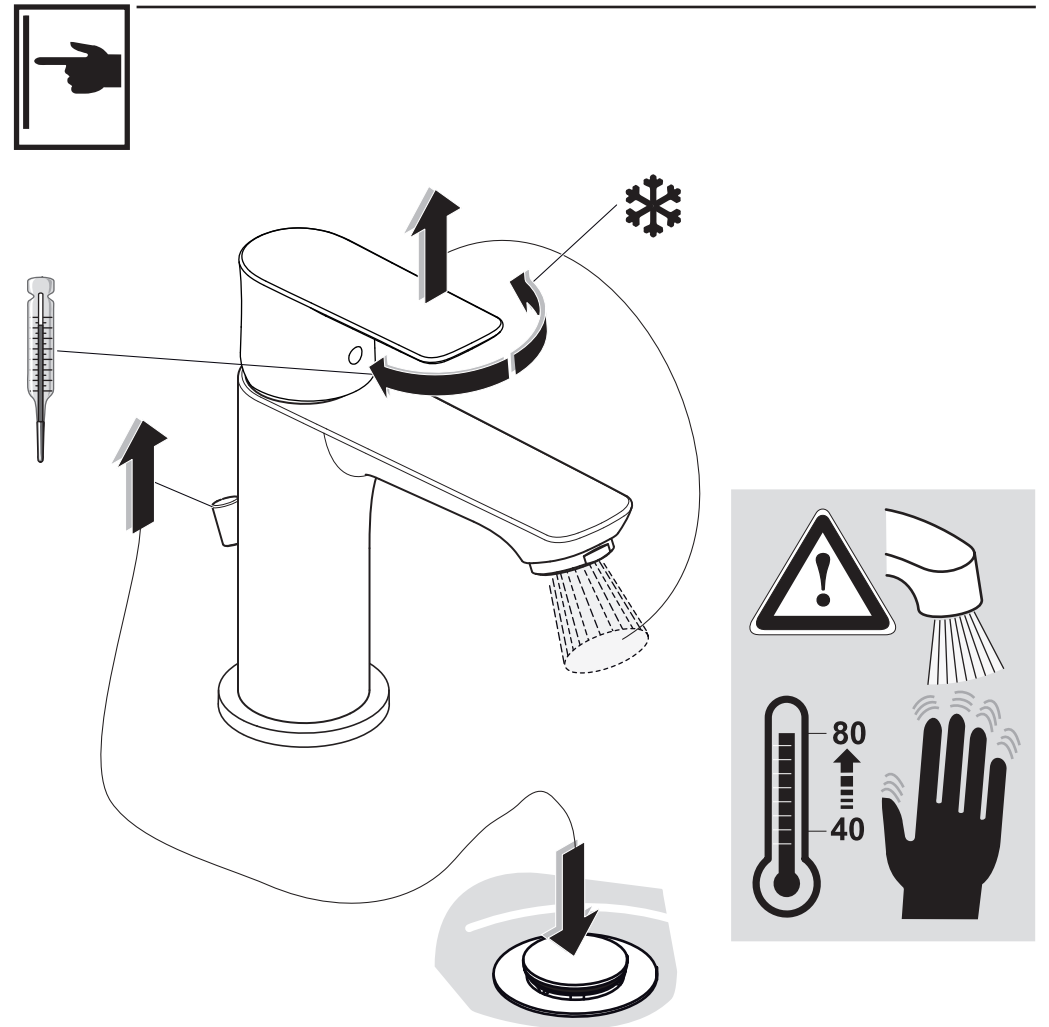

P	bar		MAX. 10			Q (3 bar)
	T	°C		MAX. 85			I/min 5