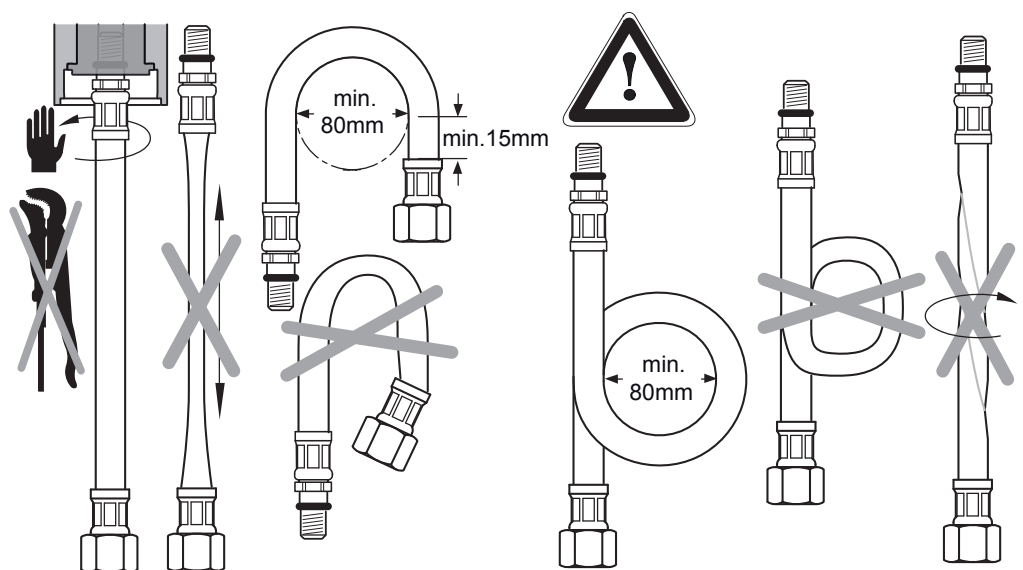

CONNECT AIR

A 7007 .. A 7010 .. A 7012 .. A 7014 ..
 A 7015 .. A 7018 .. A 7025 .. A 7027 ..

0517 / A 868 366
 (+ A 865 612)
 Made in Germany

Ideal Standard International NV
 Corporate Village - Gent Building
 Da Vincilaan 2
 1935 Zaventem
 Belgium

www.idealstandardinternational.com

	P	bar		MAX. 10			Q (3 bar)
	T	°C		MAX. 85			I/min 5