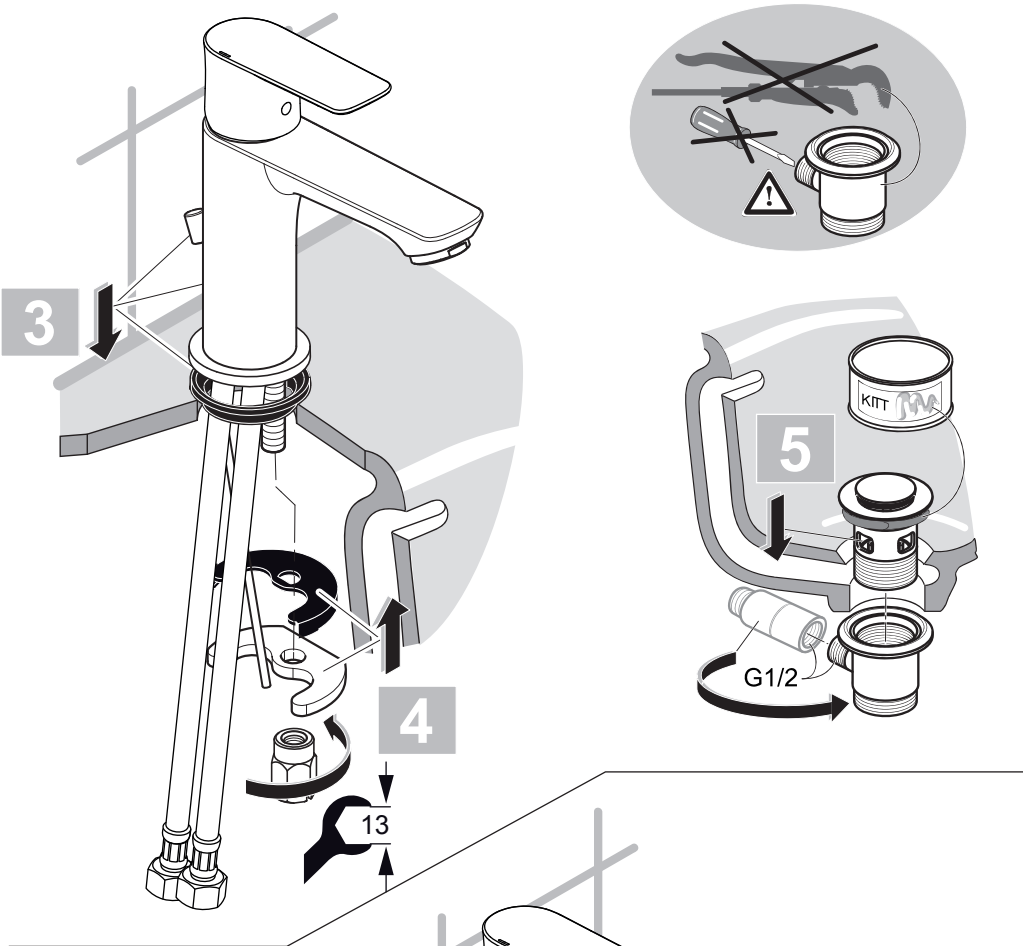

CONNECT AIR

A 7007 .. A 7010 .. A 7012 .. A 7014 ..
 A 7015 .. A 7018 .. A 7025 .. A 7027 ..

0517 / A 868 366
 (+ A 865 612)
 Made in Germany

Ideal Standard International NV
 Corporate Village - Gent Building
 Da Vincilaan 2
 1935 Zaventem
 Belgium

www.idealstandardinternational.com

	P	bar		MAX. 10			Q (3 bar)
	T	°C		MAX. 85			I/min 5