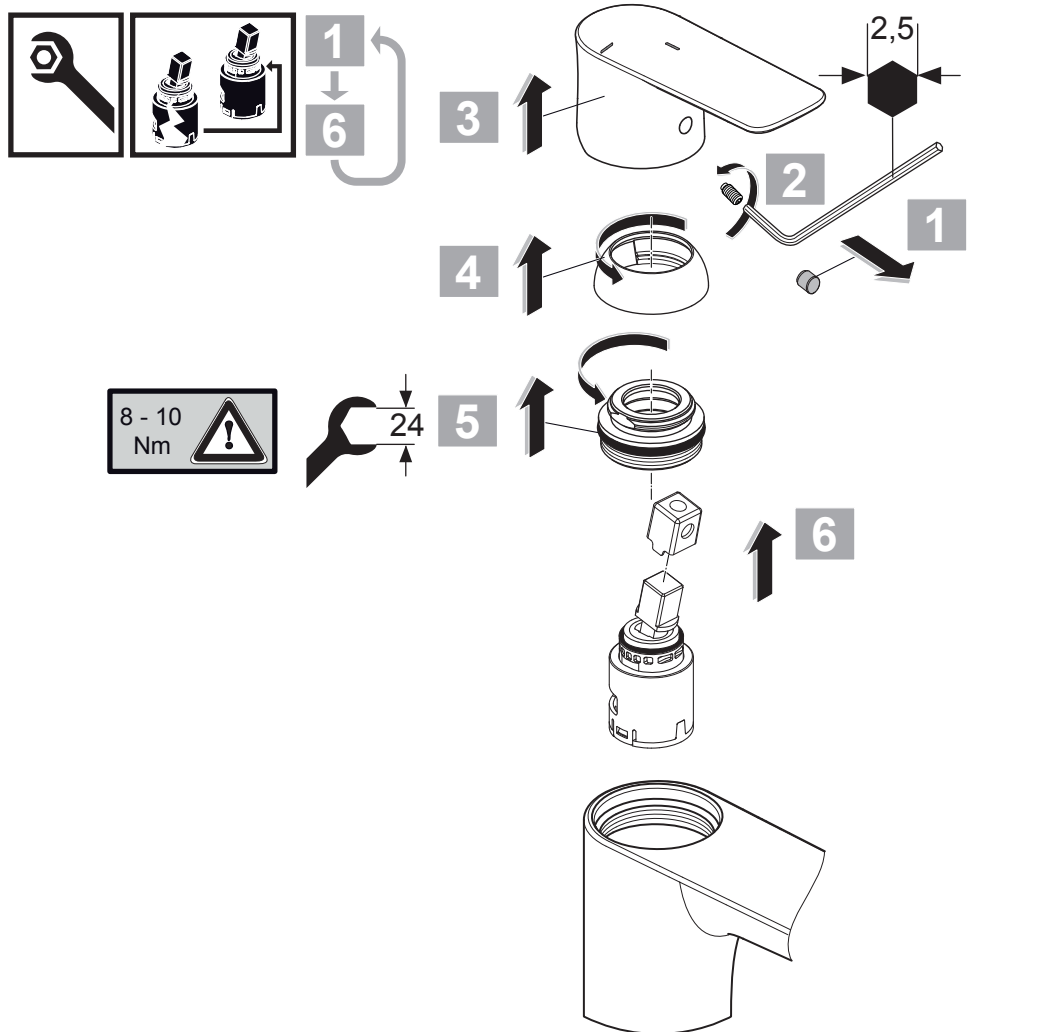

P	bar		MAX. 10			Q (3 bar)
	T	°C		MAX. 85			I/min 5