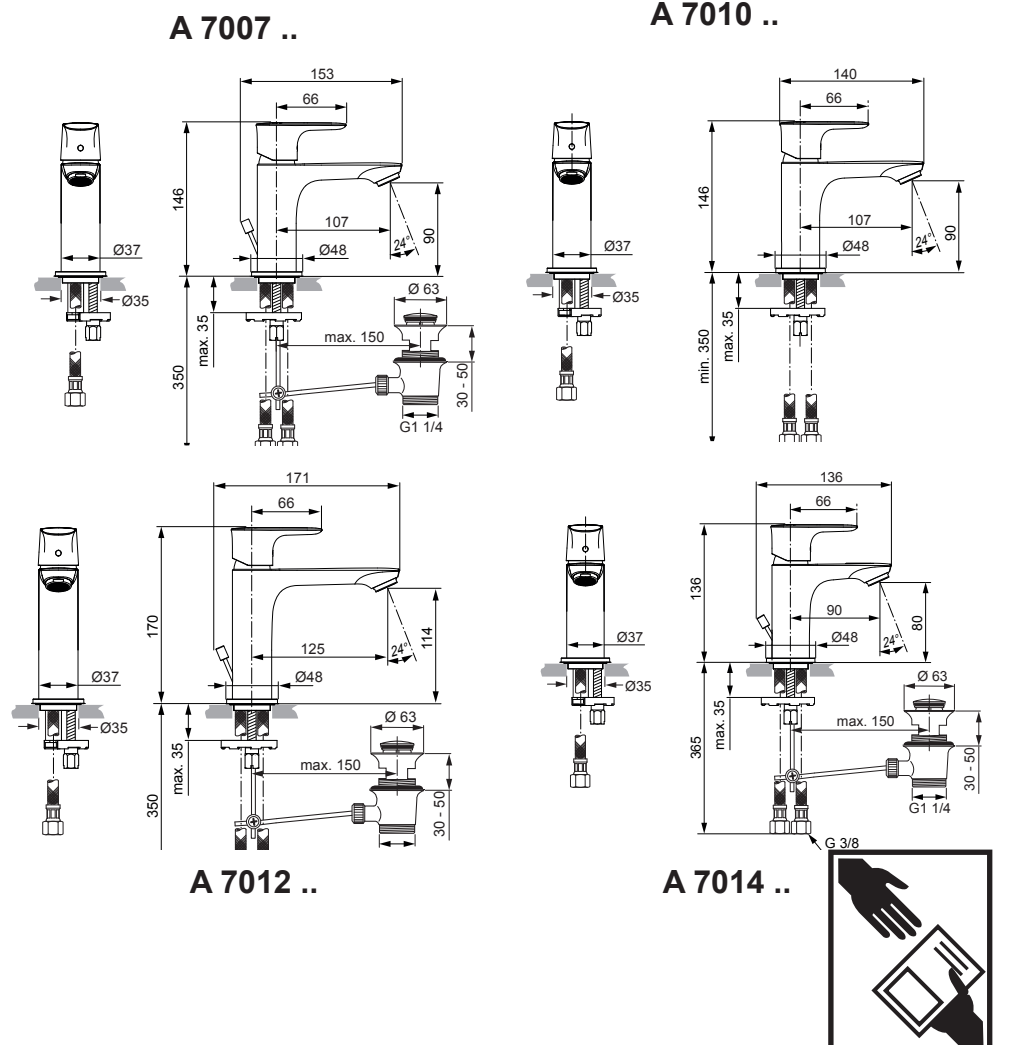

Ideal Standard International NV
Corporate Village - Gent Building
Da Vincilaan 2
1935 Zaventem
Belgium

www.idealstandardinternational.com