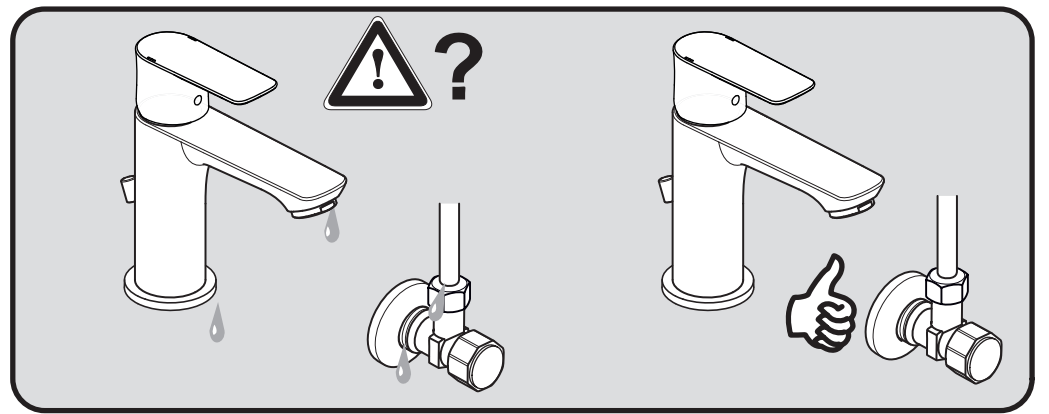

P	bar		MAX. 10			Q (3 bar)
	T	°C		MAX. 85			I/min 5