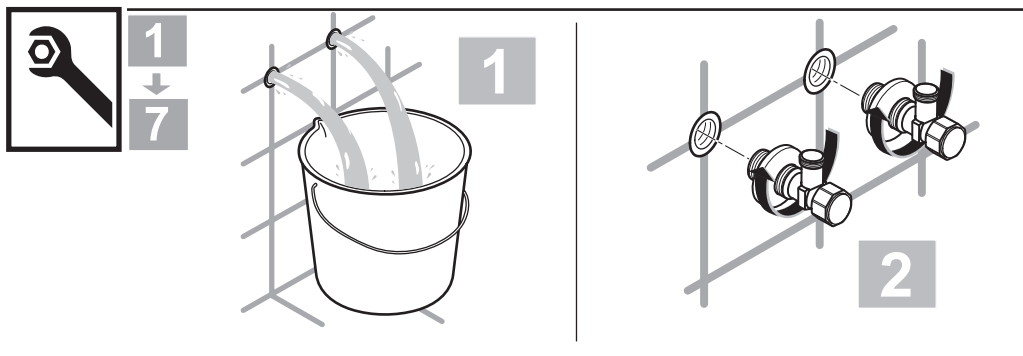

P	bar		MAX. 10			Q (3 bar)
	T	°C		MAX. 85			I/min 5