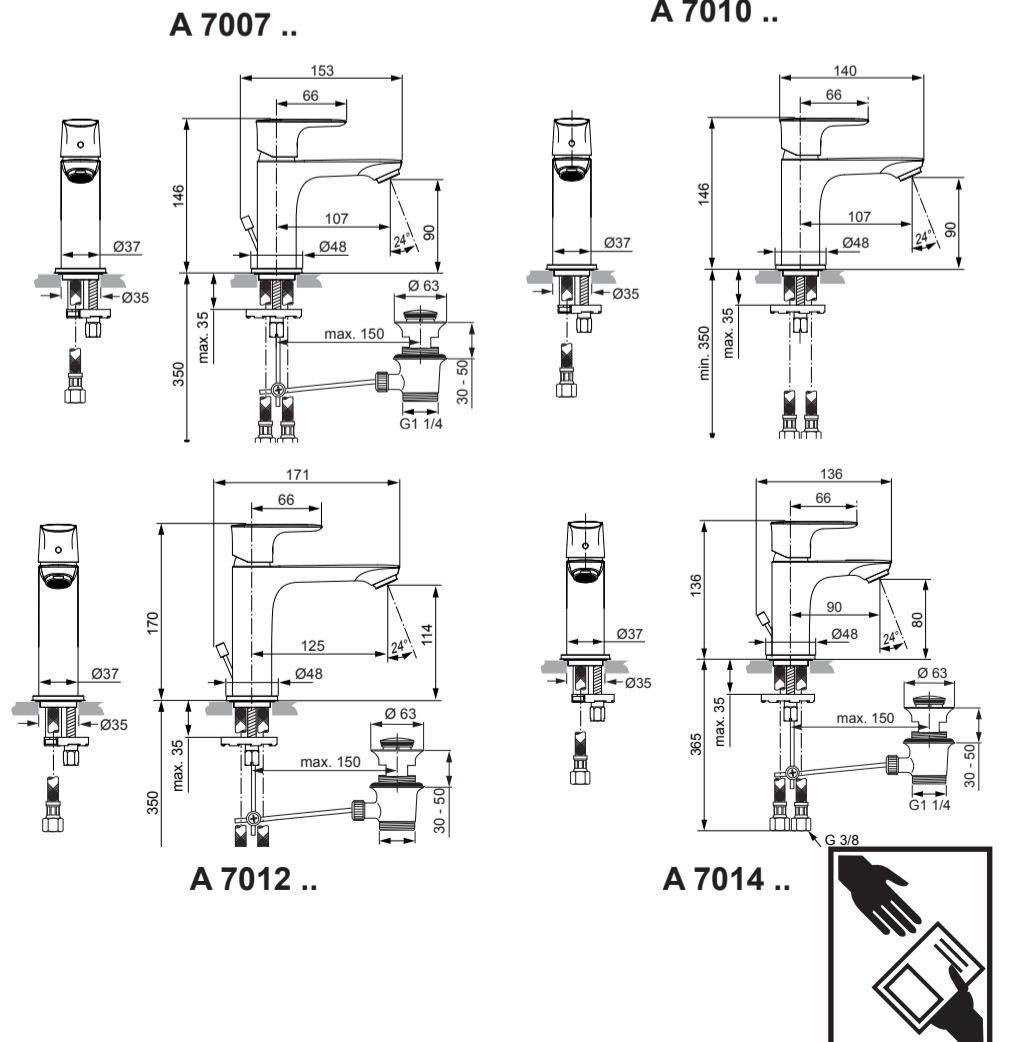

Ideal Standard International NV
Corporate Village - Gent Building
Da Vincilaan 2
1935 Zaventem
Belgium

www.idealstandardinternational.com