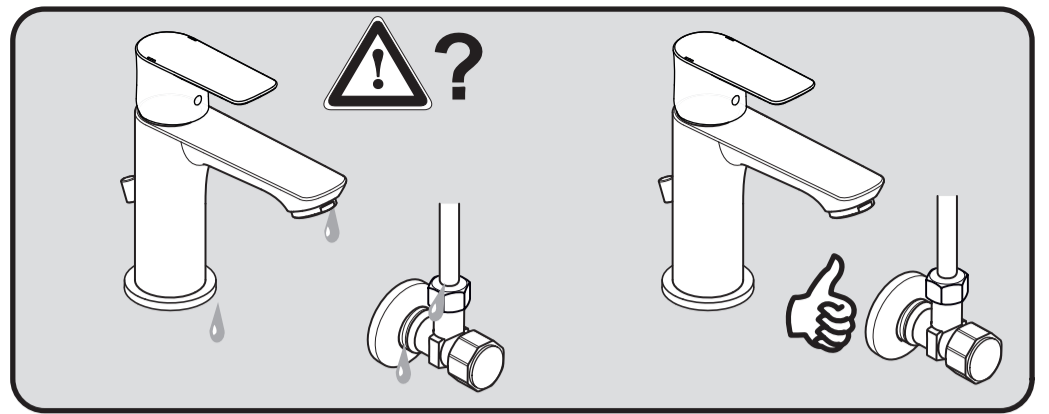

P	bar		MAX. 10		5		Q	(3 bar)
	T	°C		MAX. 85		65			l/min
						40			5