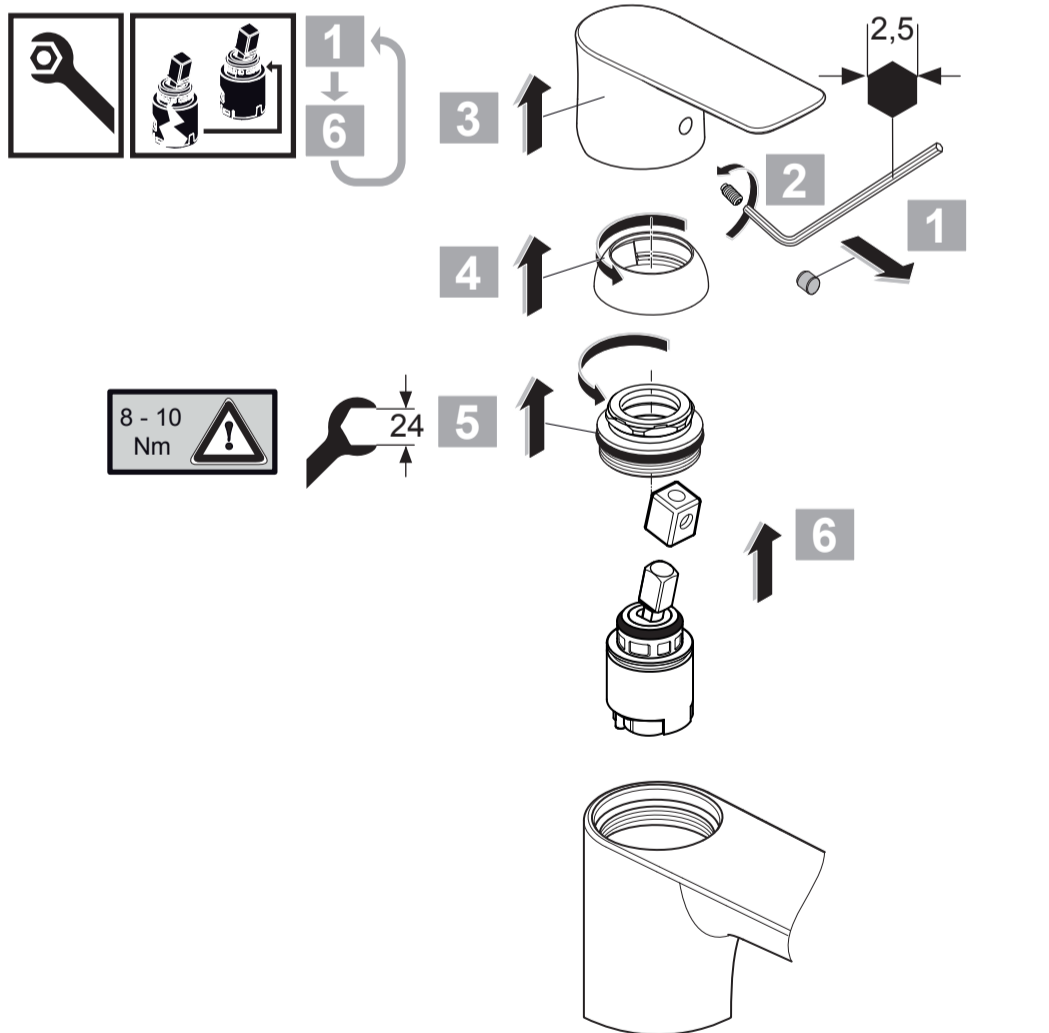

P	bar		MAX. 10		5		Q	(3 bar)
	T	°C		MAX. 85		65			l/min
						40			5