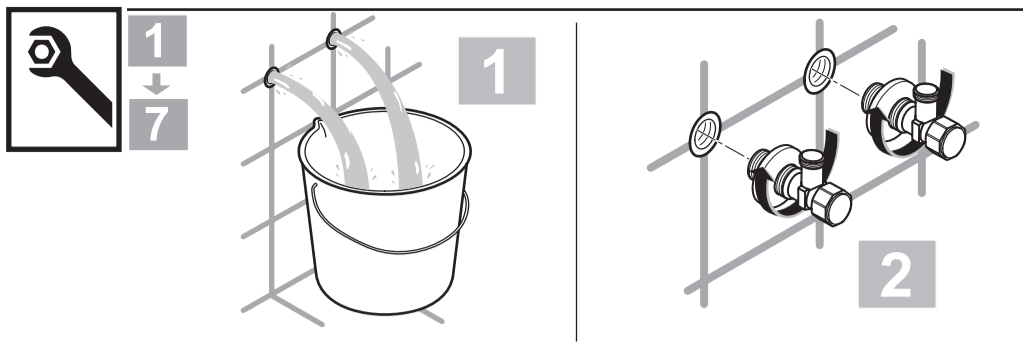

P	bar		MAX. 10		5		Q	(3 bar)
	T	°C		MAX. 85		65			l/min
						40			5