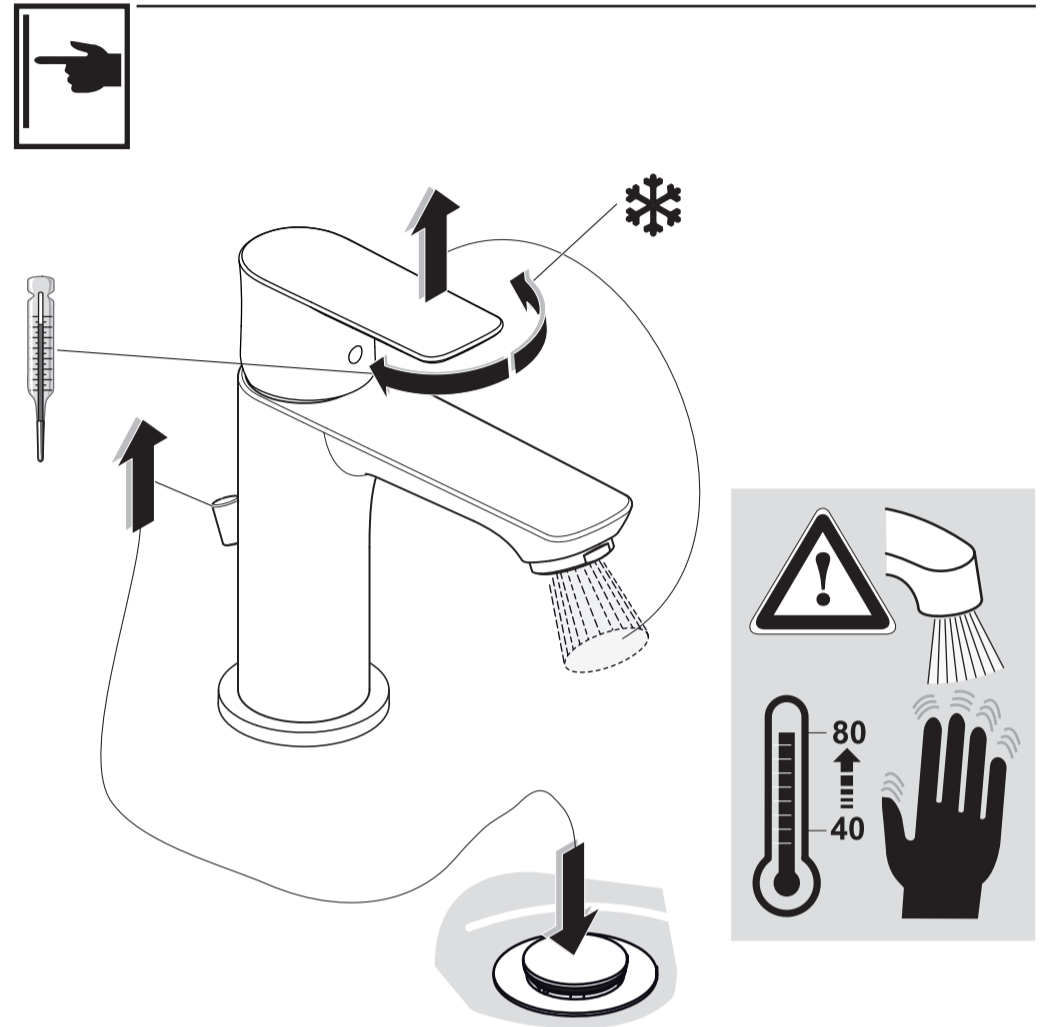

P	bar		MAX. 10		5		Q	(3 bar)
	T	°C		MAX. 85		65			l/min
						40			5