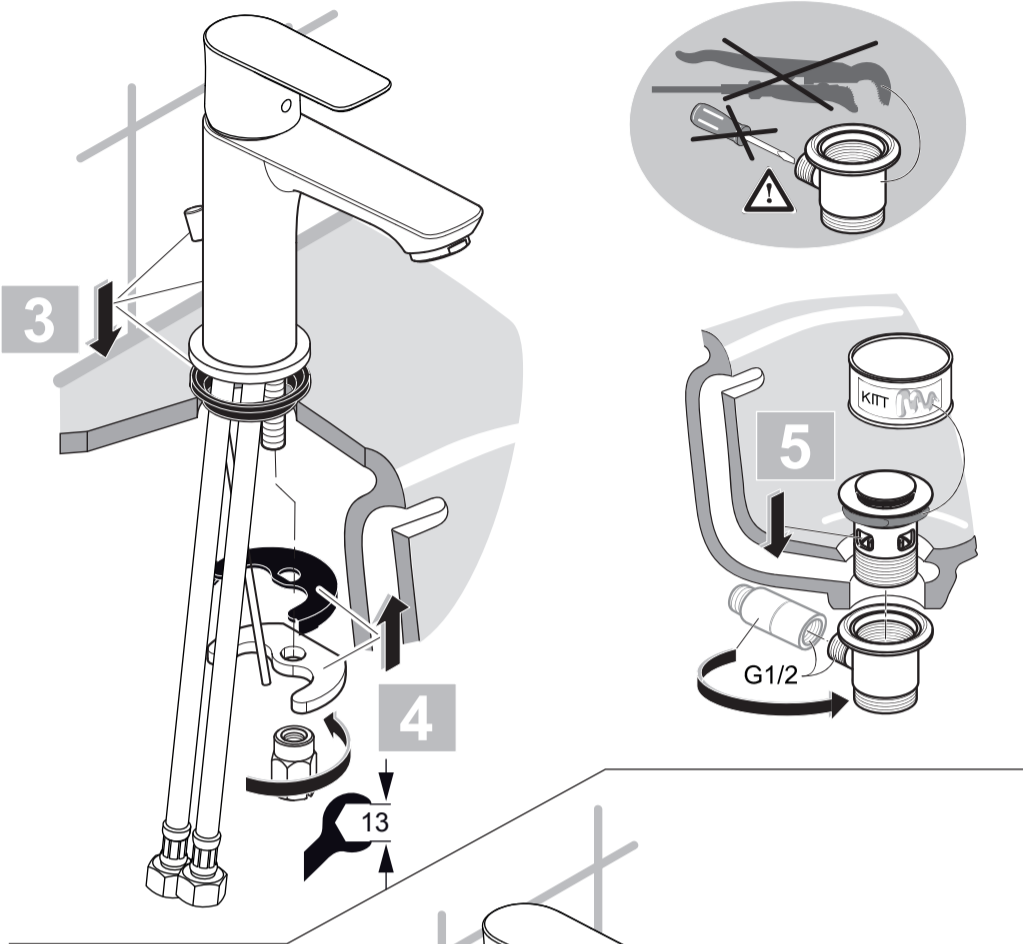

CONNECT AIR

A 7007 .. A 7010 .. A 7012 .. A 7014 ..
 A 7015 .. A 7018 .. A 7025 .. A 7027 ..

0118 / A 868 366
 (+ A 865 612)
 Made in Germany

Ideal Standard International NV
 Corporate Village - Gent Building
 Da Vincilaan 2
 1935 Zaventem
 Belgium

www.idealstandardinternational.com

	P	bar		MAX. 10		5		Q	(3 bar)
	T	°C		MAX. 85		65			l/min
						40			5