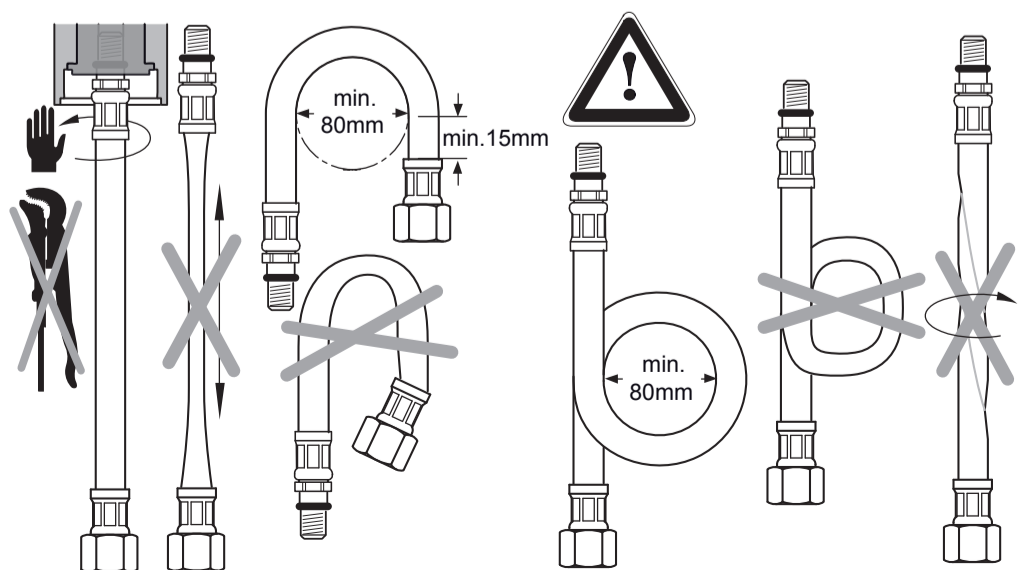

CONNECT AIR

A 7007 .. A 7010 .. A 7012 .. A 7014 ..
 A 7015 .. A 7018 .. A 7025 .. A 7027 ..

0118 / A 868 366
 (+ A 865 612)
 Made in Germany

Ideal Standard International NV
 Corporate Village - Gent Building
 Da Vincilaan 2
 1935 Zaventem
 Belgium

www.idealstandardinternational.com

	P	bar		MAX. 10		5		Q	(3 bar)
	T	°C		MAX. 85		65			l/min
						40			5