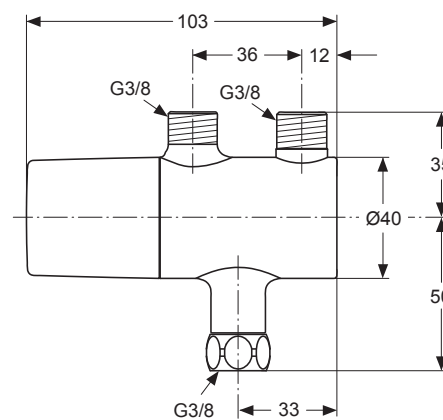

CERAPLUS

A 5776 .. A 5777 ..

0716 / A 866 498
(+ A 865 612)
Made in Germany

A 5776 ..