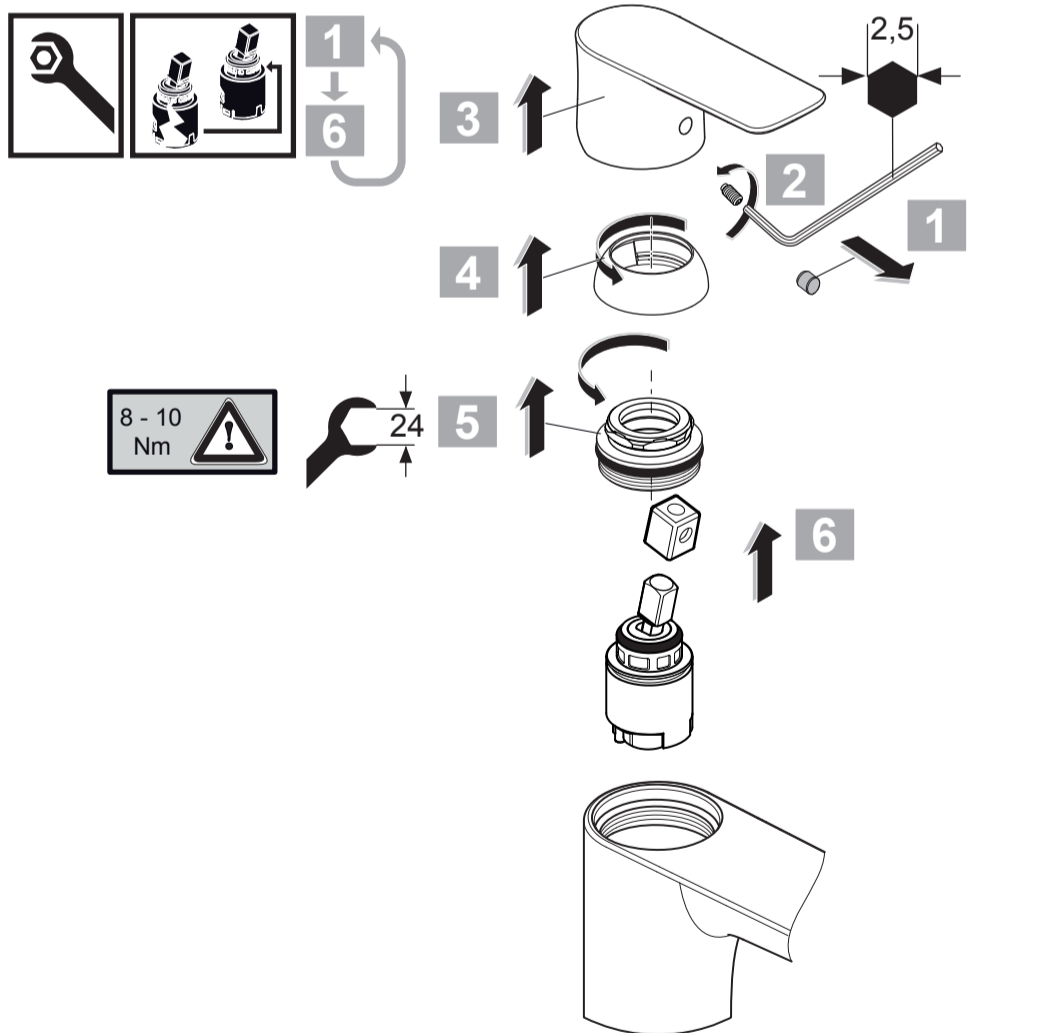

P bar					Q (3 bar)
	T °C					I/min 5