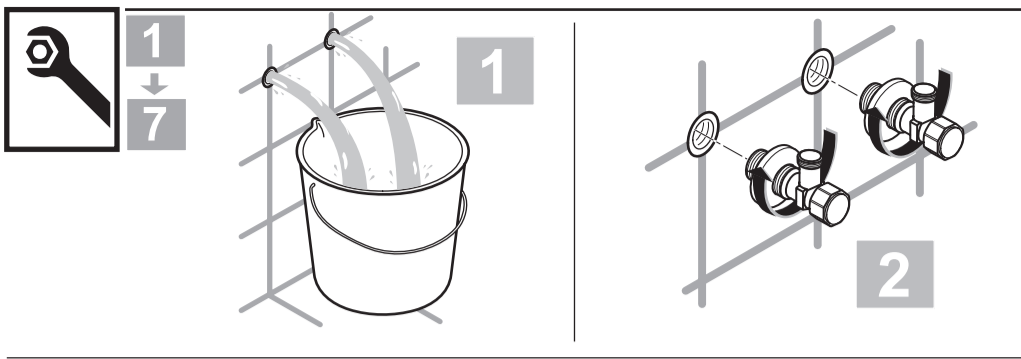

P bar					Q (3 bar)
	T °C					I/min 5