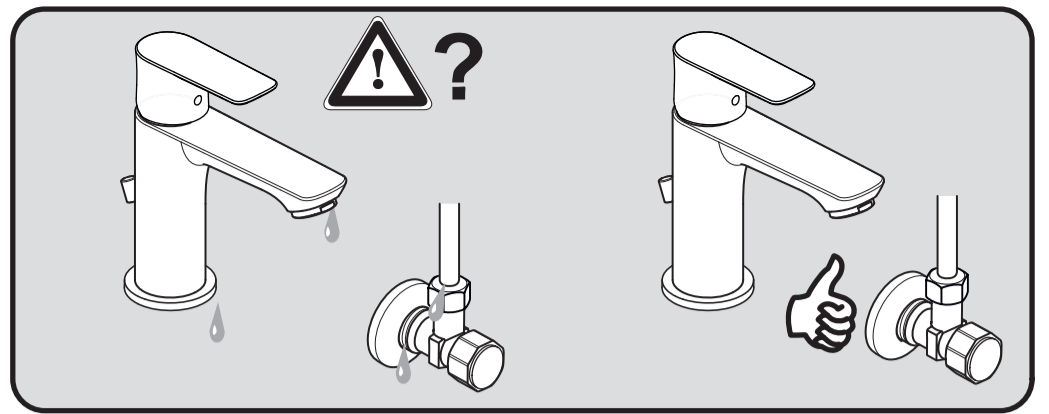

P bar					Q (3 bar)
	T °C					I/min 5