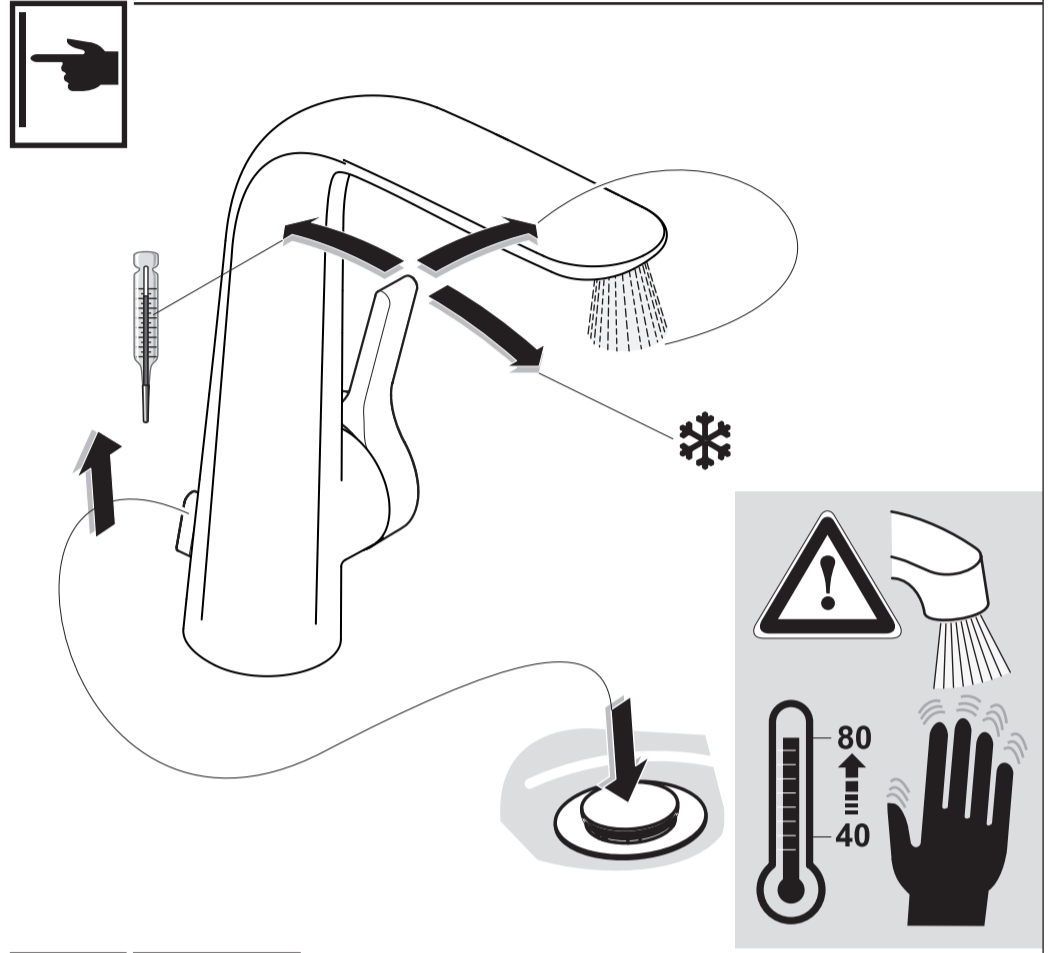

P	bar		MAX. 10		5		Q (3 bar)
	T	°C		MAX. 80		65		l/min
						40		13