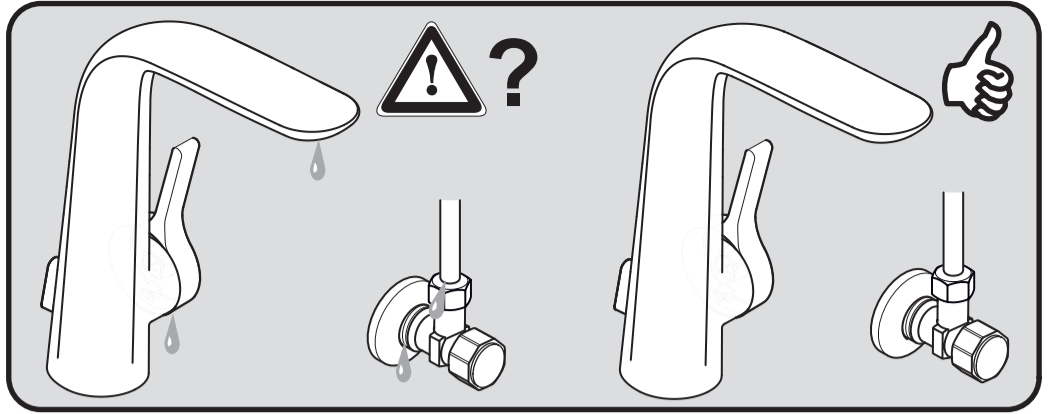

P	bar		MAX. 10		5		Q (3 bar)
	T	°C		MAX. 80		65		l/min
						40		13