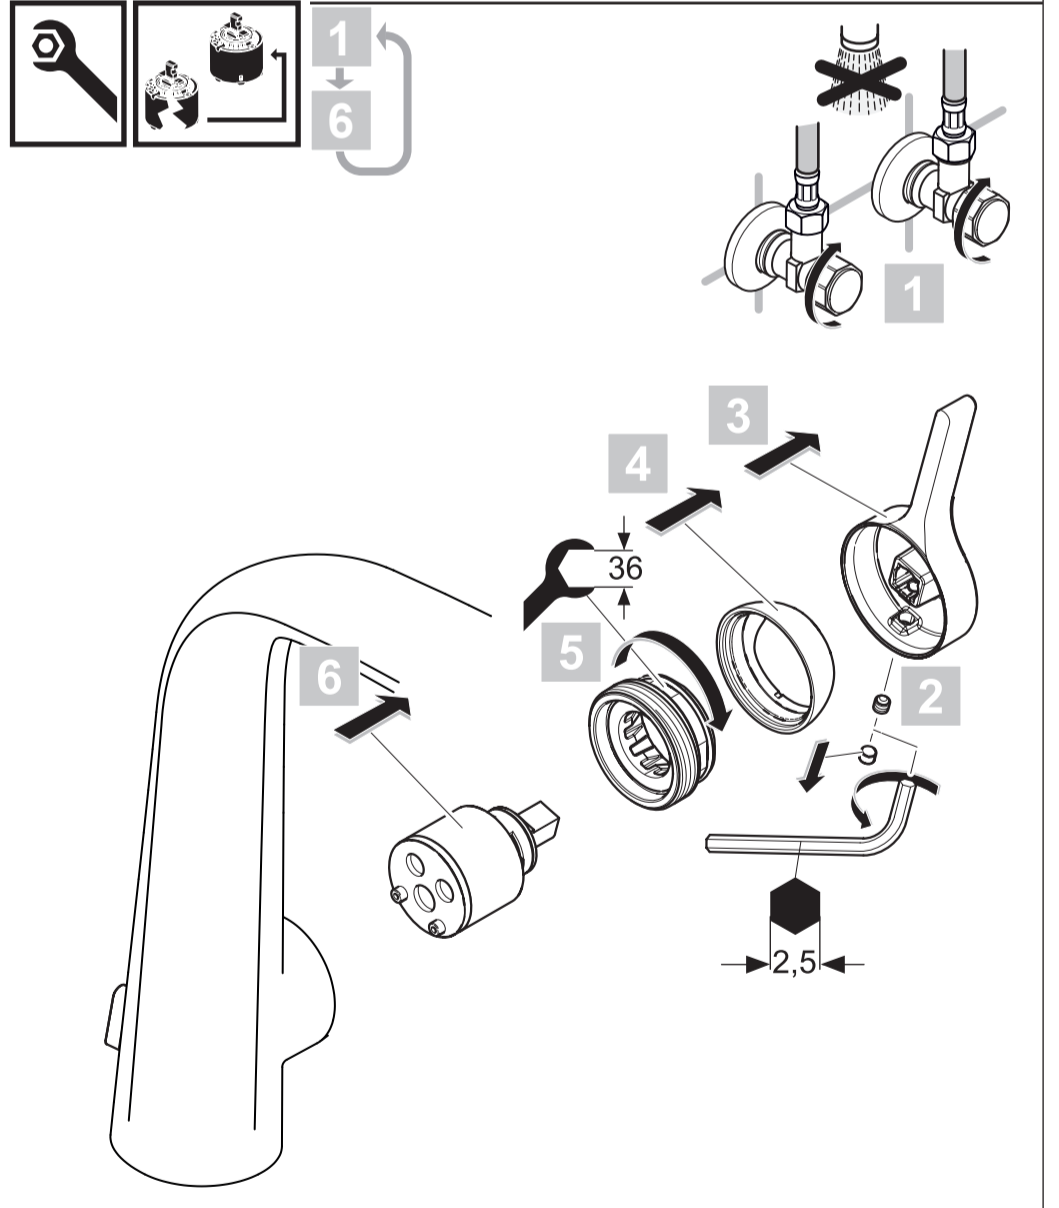

P	bar		MAX. 10		5		Q (3 bar)
	T	°C		MAX. 80		65		l/min
						40		13