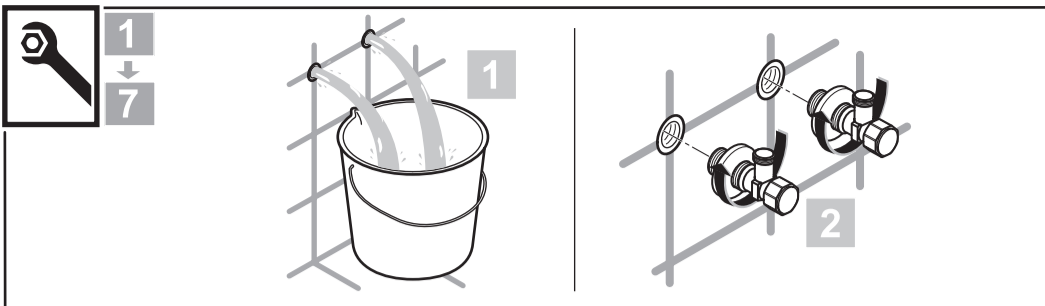

P	bar		MAX. 10		5		Q (3 bar)
	T	°C		MAX. 80		65		l/min
						40		13