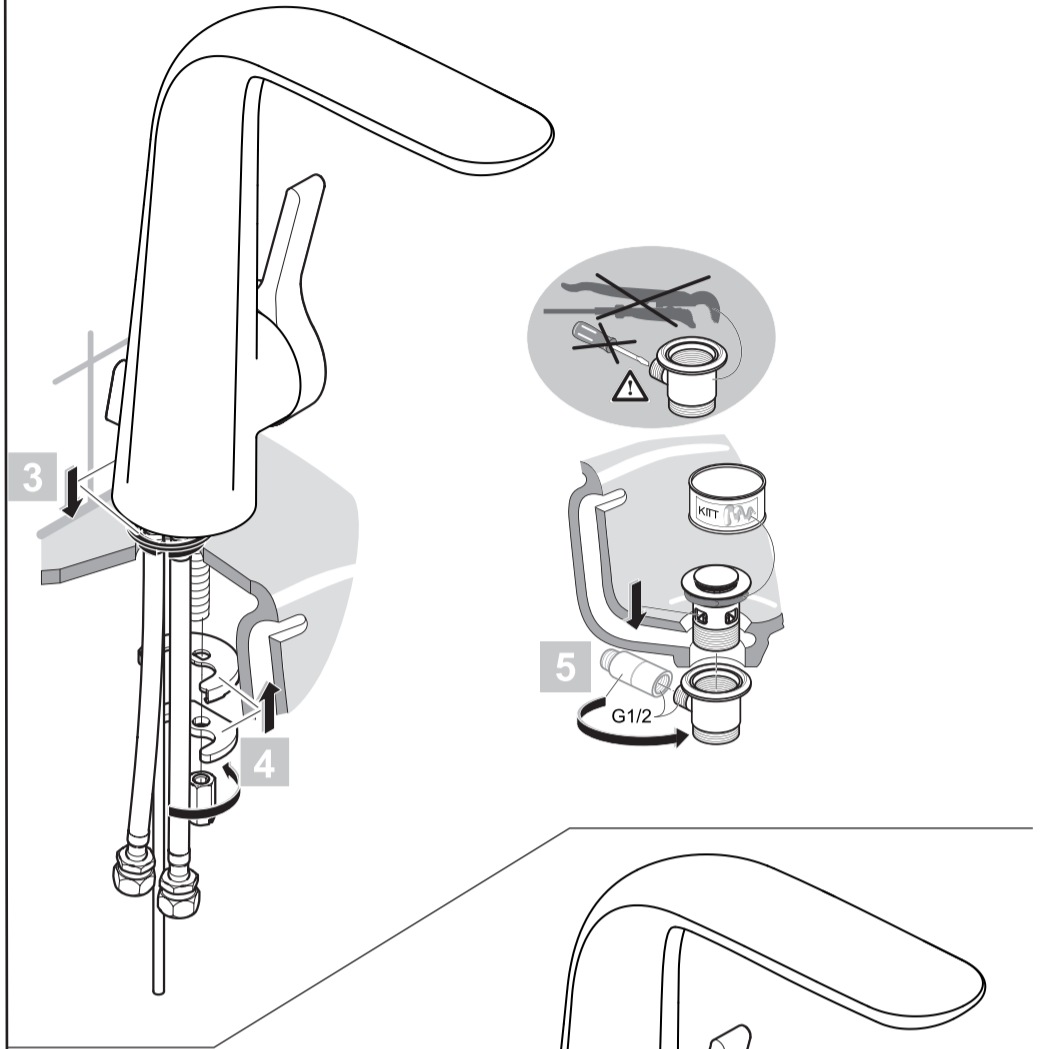

P	bar		MAX. 10		5		Q (3 bar)
	T	°C		MAX. 80		65		l/min
						40		13