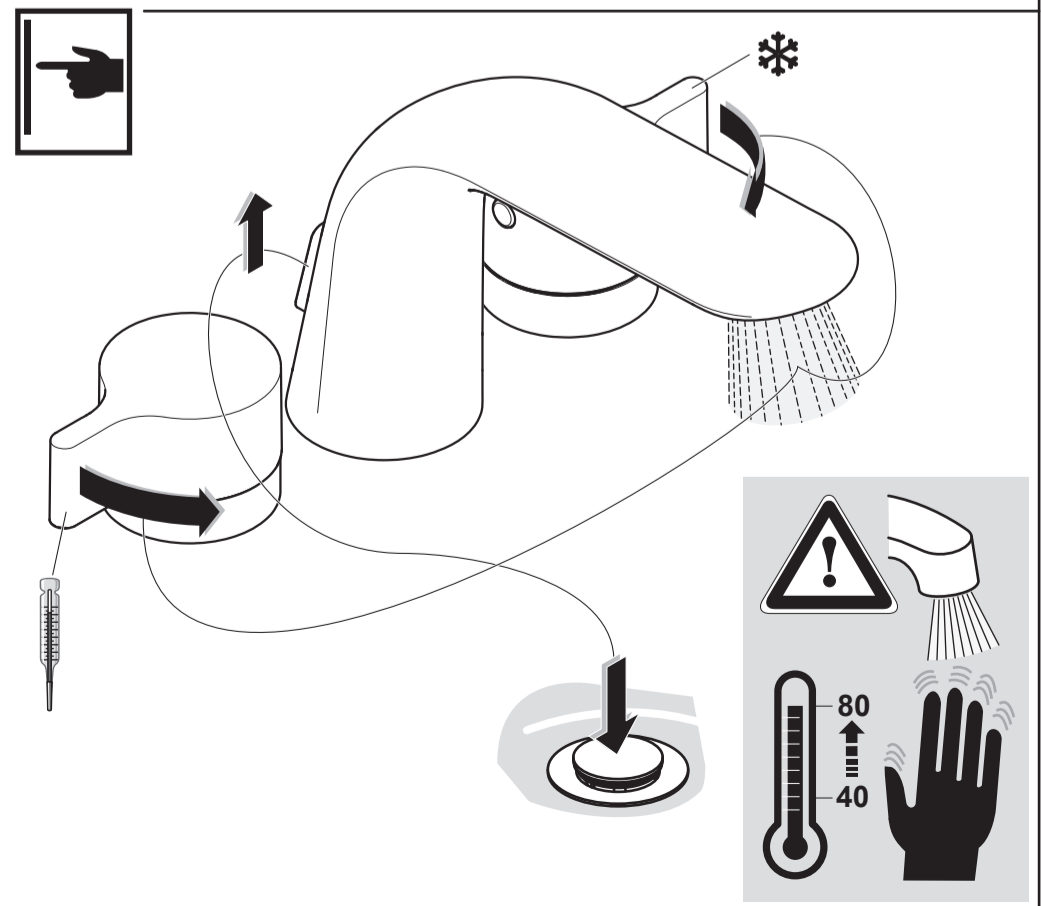

MELANGE

A 4288 ..

0918 / A 865 801
 (+ A 865 612)
 Made in Germany

Ideal Standard International NV
 Corporate Village - Gent Building
 Da Vincilaan 2
 1935 Zaventem
 Belgium

www.idealstandardinternational.com