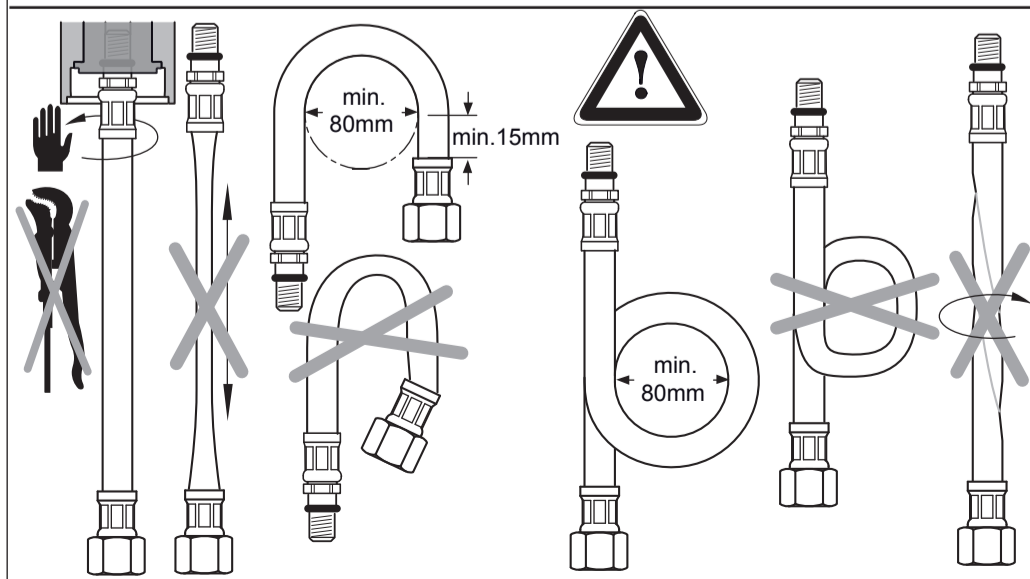

EDGE

A 7118 ..

0418 / A 868 460
 (+ A 865 612)
 Made in Germany

Ideal Standard International NV
 Corporate Village - Gent Building
 Da Vincilaan 2
 1935 Zaventem
 Belgium

www.idealstandardinternational.com