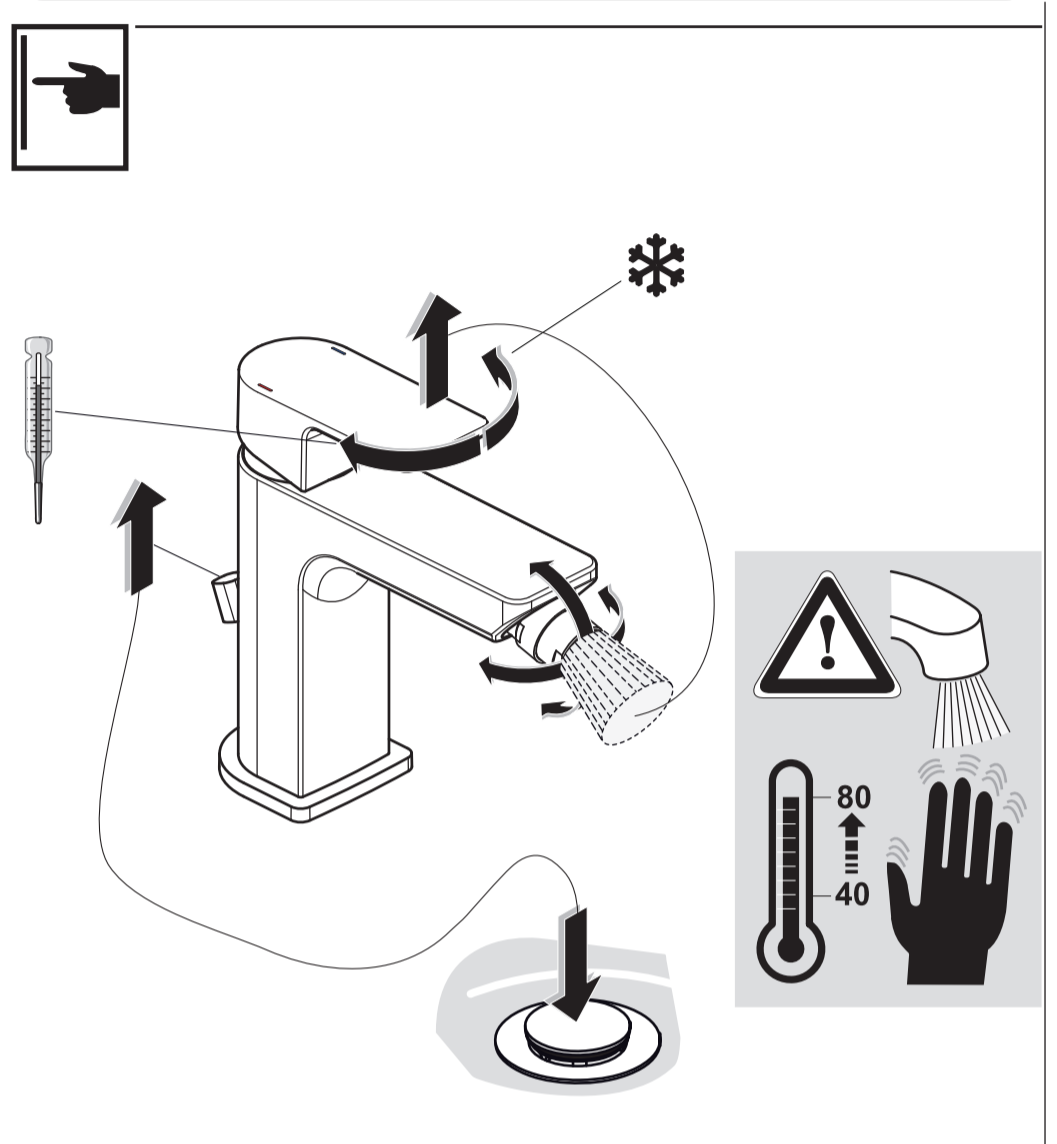

EDGE

A 7118 ..

0418 / A 868 460
 (+ A 865 612)
 Made in Germany

Ideal Standard International NV
 Corporate Village - Gent Building
 Da Vincilaan 2
 1935 Zaventem
 Belgium

www.idealstandardinternational.com