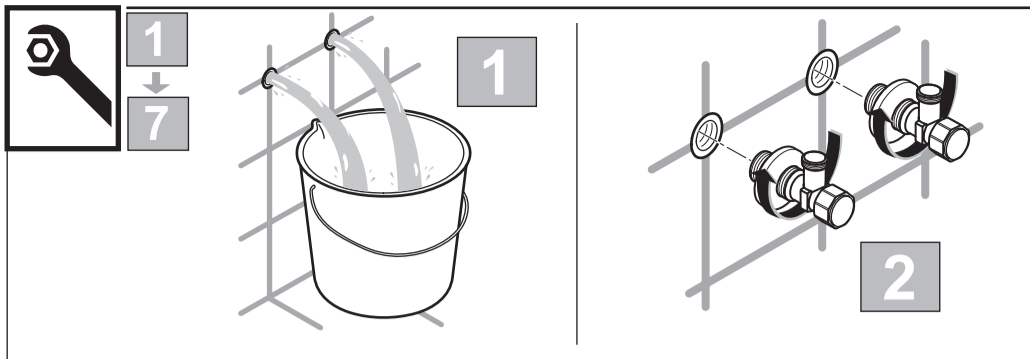

EDGE

A 7118 ..

0418 / A 868 460
 (+ A 865 612)
 Made in Germany

Ideal Standard International NV
 Corporate Village - Gent Building
 Da Vincilaan 2
 1935 Zaventem
 Belgium

www.idealstandardinternational.com