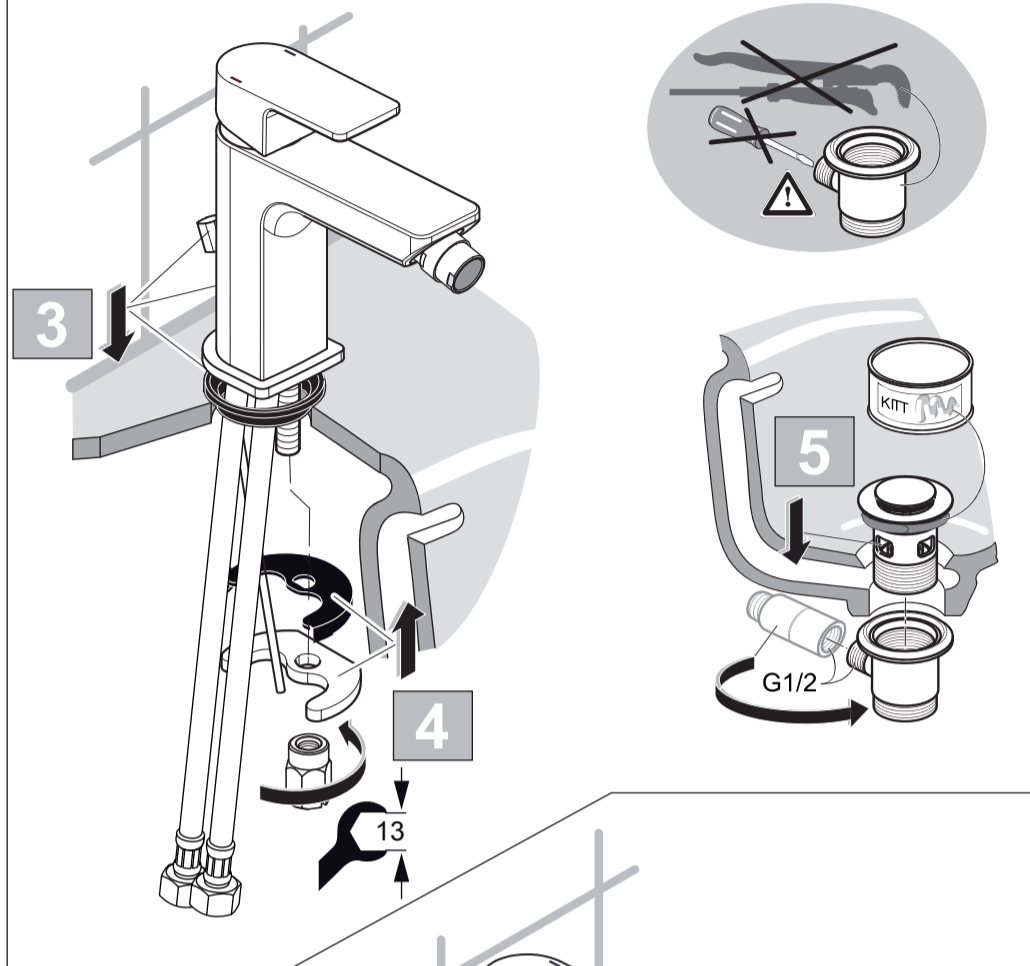

EDGE

A 7118 ..

0418 / A 868 460
 (+ A 865 612)
 Made in Germany

Ideal Standard International NV
 Corporate Village - Gent Building
 Da Vincilaan 2
 1935 Zaventem
 Belgium

www.idealstandardinternational.com