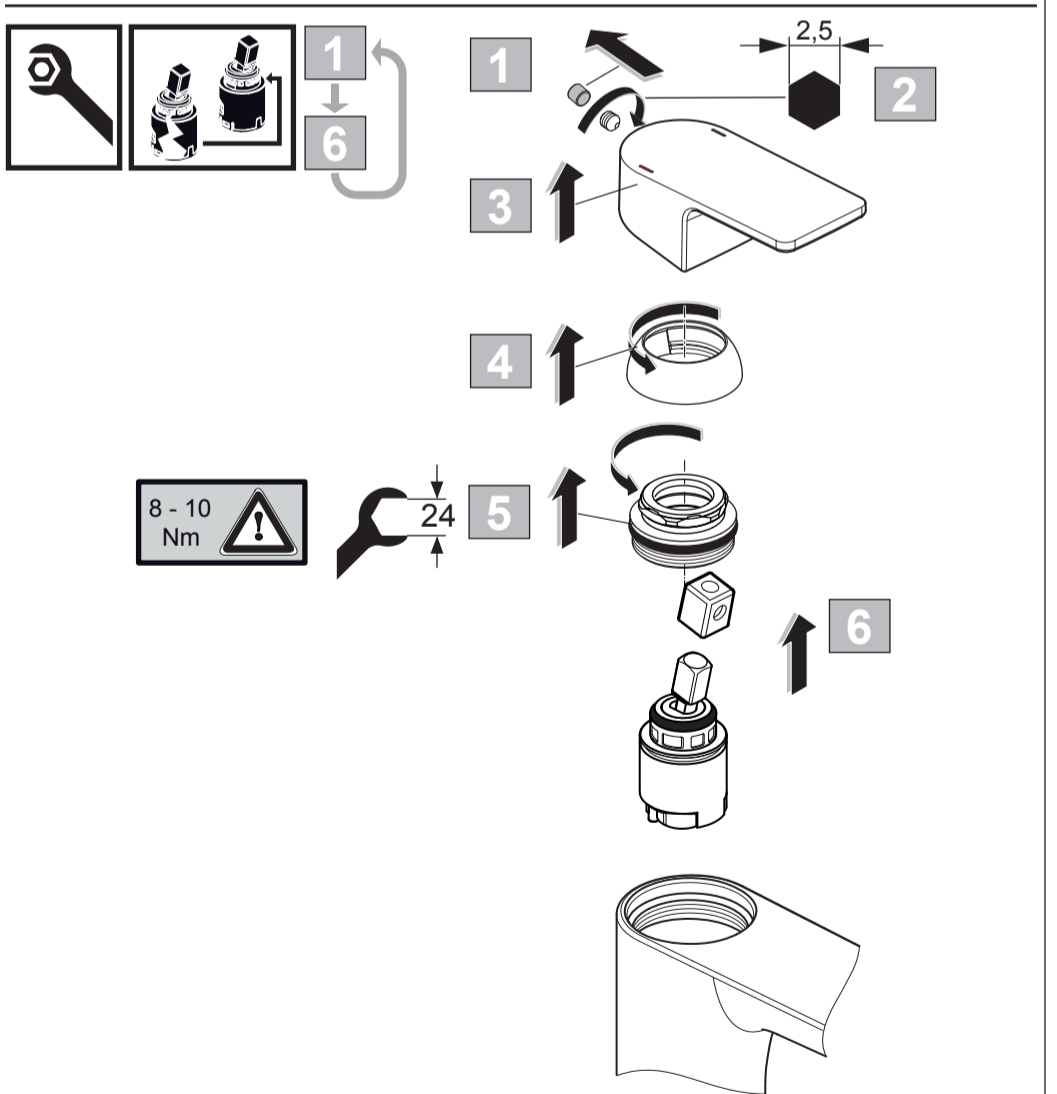

EDGE

A 7118 ..

0418 / A 868 460
 (+ A 865 612)
 Made in Germany

Ideal Standard International NV
 Corporate Village - Gent Building
 Da Vincilaan 2
 1935 Zaventem
 Belgium

www.idealstandardinternational.com