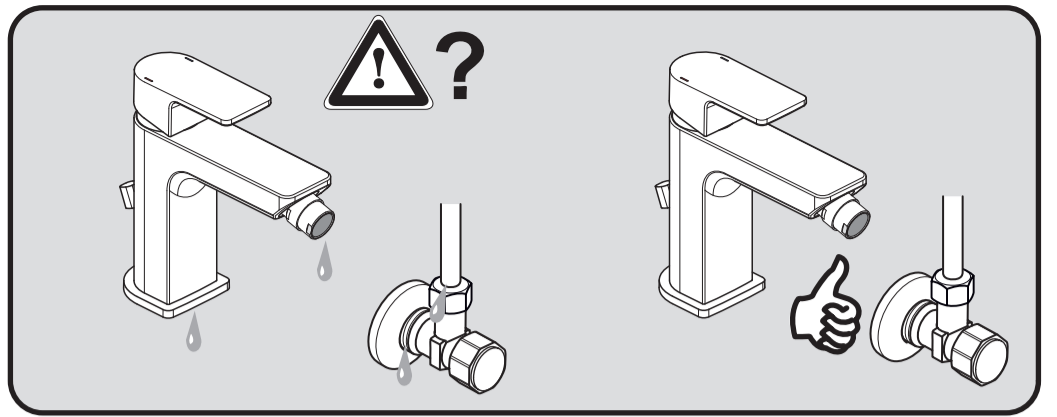

EDGE

A 7118 ..

0418 / A 868 460
 (+ A 865 612)
 Made in Germany

Ideal Standard International NV
 Corporate Village - Gent Building
 Da Vincilaan 2
 1935 Zaventem
 Belgium

www.idealstandardinternational.com