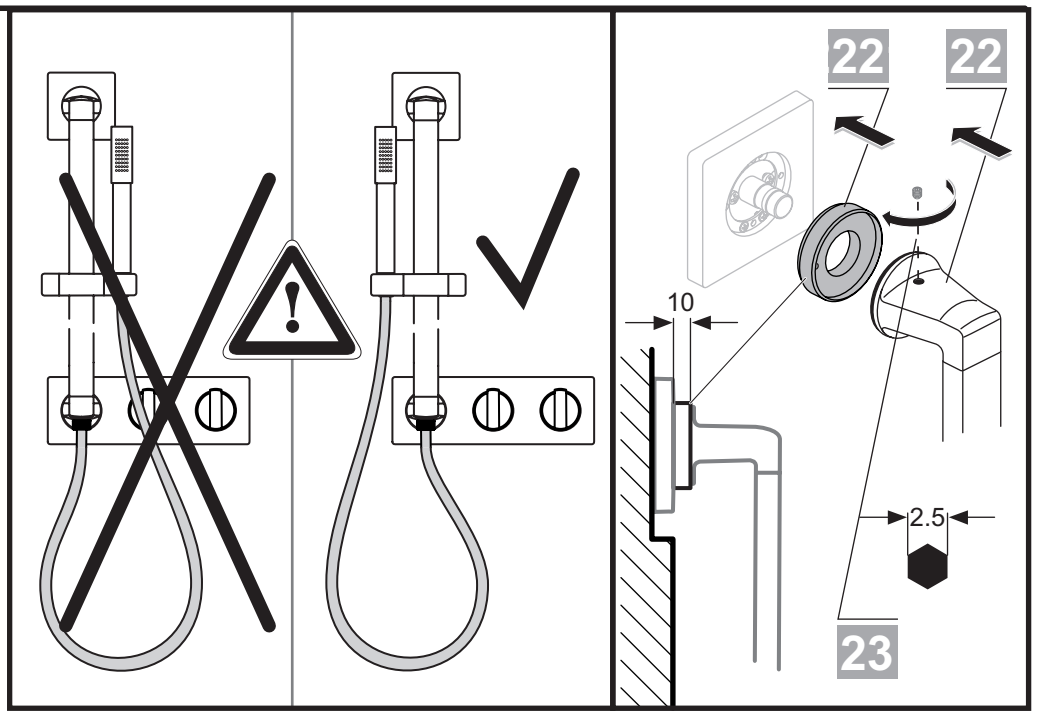

www.idealstandardinternational.com

X =
 A1526.. = 689mm
 A1527.. = 689mm
 A1528.. = 900mm
 A1529.. = 900mm

	P bar		MAX. 10		5		Q (3 bar)
	T °C		MAX. 80		65 55		
							l/min 15