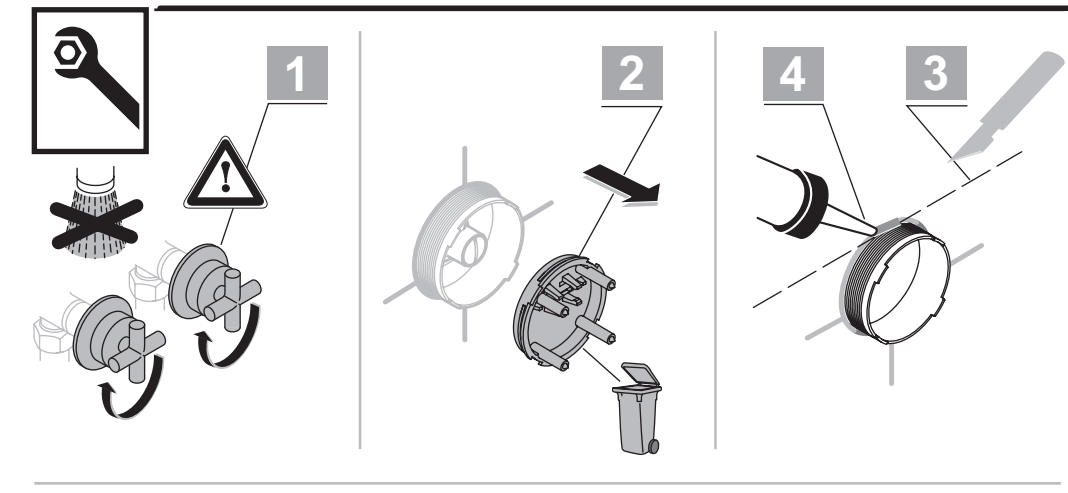

www.idealstandardinternational.com

X =
 A1526.. = 689mm
 A1527.. = 689mm
 A1528.. = 900mm
 A1529.. = 900mm

	P bar		MAX. 10		5		Q (3 bar)
	T °C		MAX. 80		65 55		
							l/min 15