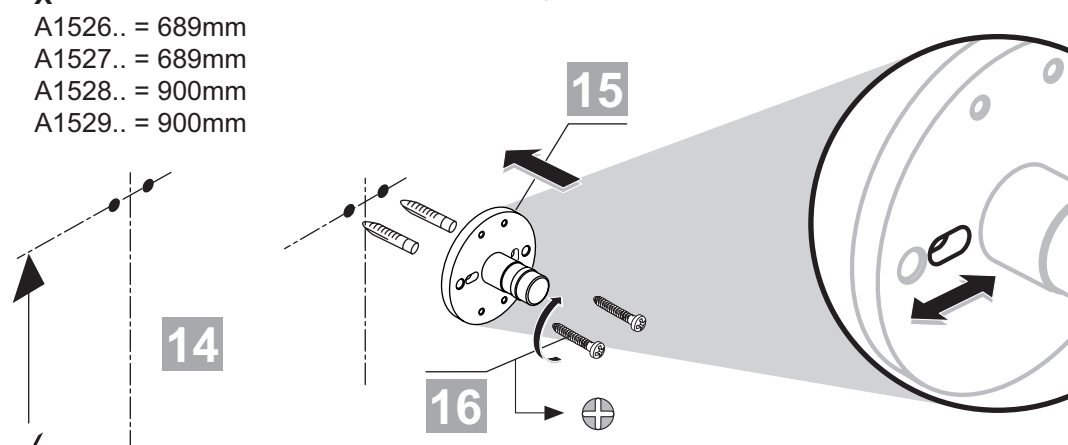

www.idealstandardinternational.com

X =
 A1526.. = 689mm
 A1527.. = 689mm
 A1528.. = 900mm
 A1529.. = 900mm

	P bar		MAX. 10		5		Q (3 bar)
	T °C		MAX. 80		65 55		
							l/min 15