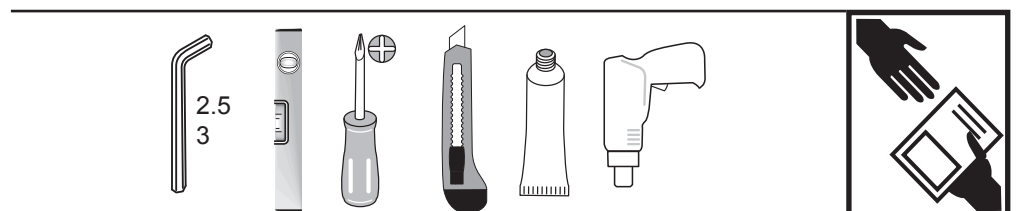

www.idealstandardinternational.com

X =
 A1526.. = 689mm
 A1527.. = 689mm
 A1528.. = 900mm
 A1529.. = 900mm

	P bar		MAX. 10		5		Q (3 bar)
	T °C		MAX. 80		65 55		
							l/min 15