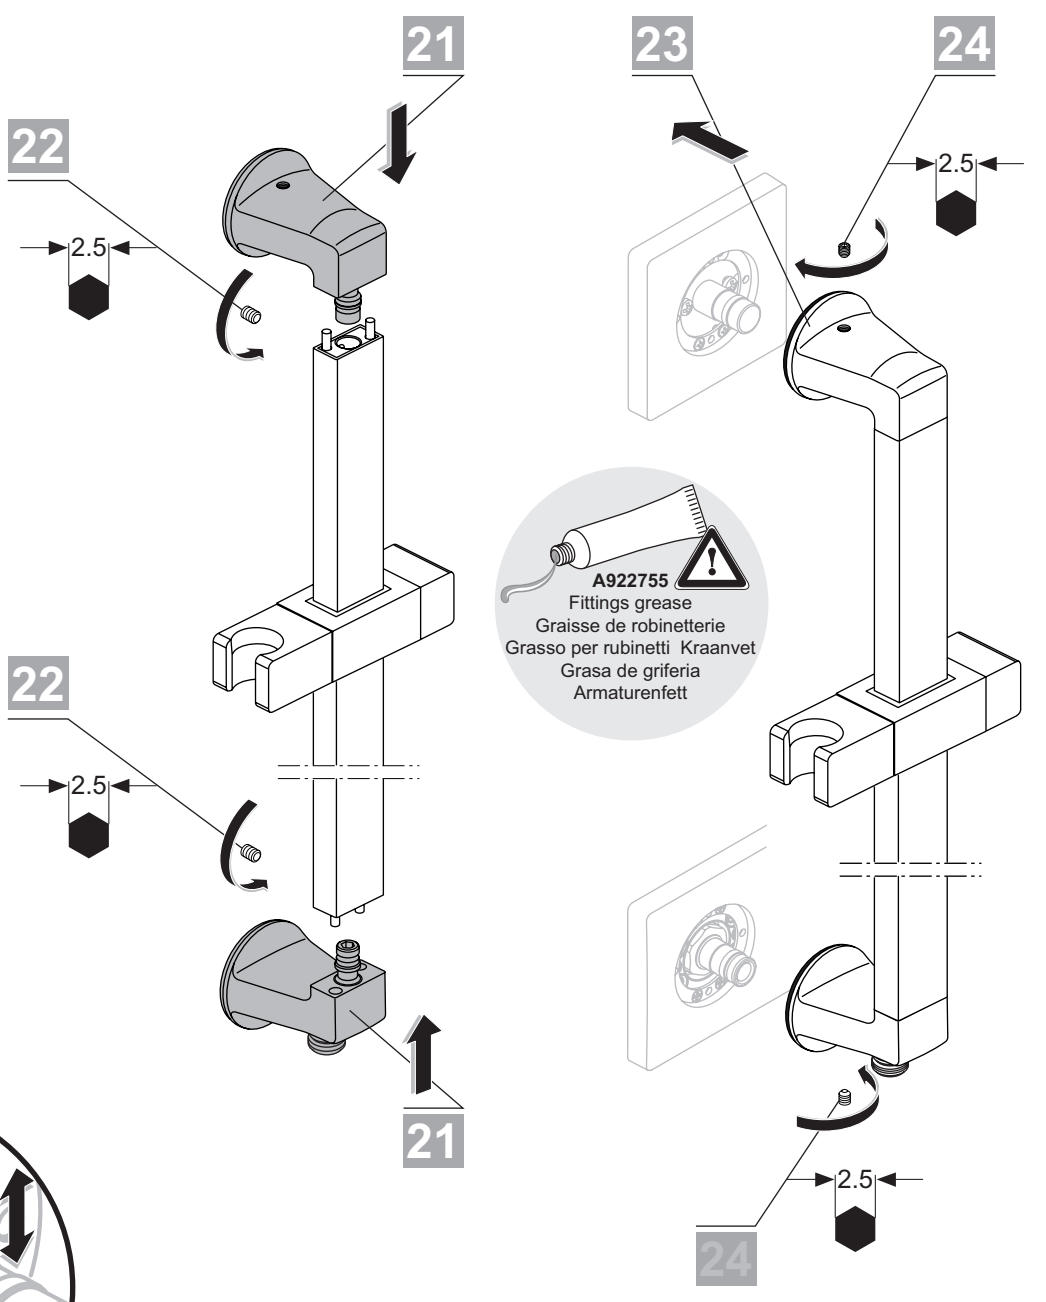

www.idealstandardinternational.com

X =
 A1526.. = 689mm
 A1527.. = 689mm
 A1528.. = 900mm
 A1529.. = 900mm

	P bar		MAX. 10		5		Q (3 bar)
	T °C		MAX. 80		65 55		
							l/min 15