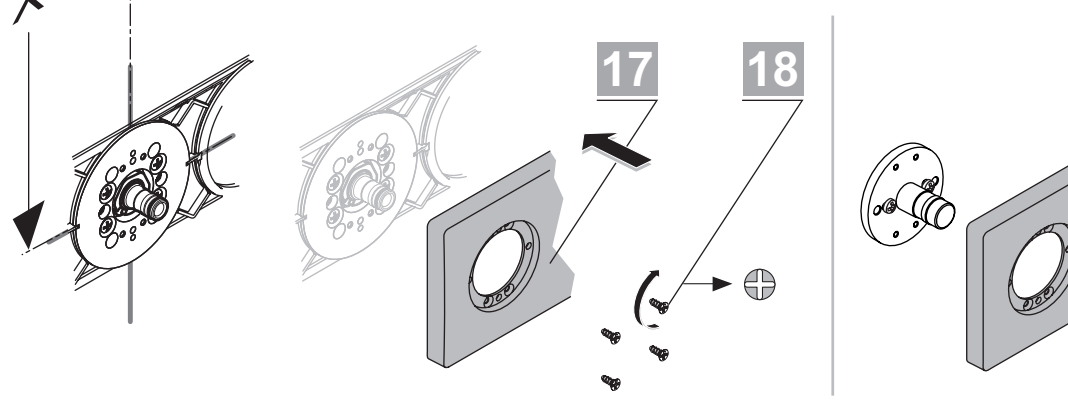

www.idealstandardinternational.com

X =
 A1526.. = 689mm
 A1527.. = 689mm
 A1528.. = 900mm
 A1529.. = 900mm

	P bar		MAX. 10		5		Q (3 bar)
	T °C		MAX. 80		65 55		
							l/min 15