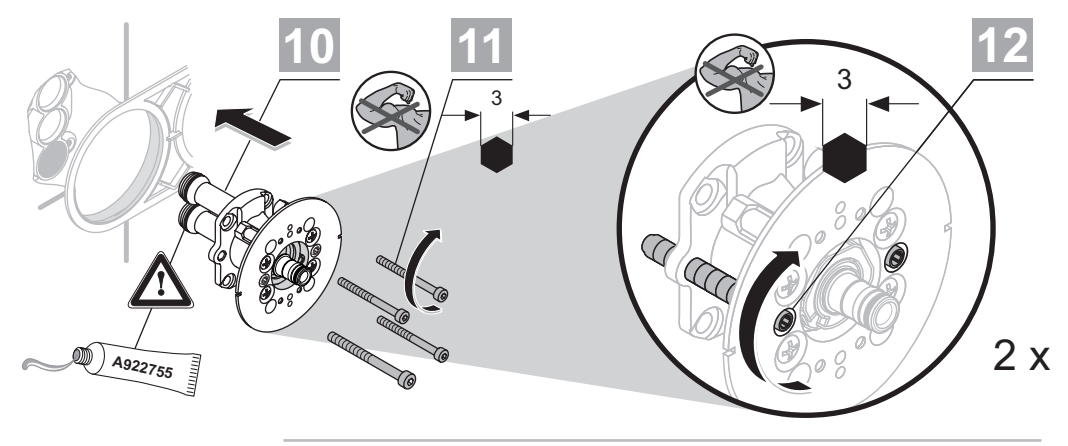

www.idealstandardinternational.com

X =
 A1526.. = 689mm
 A1527.. = 689mm
 A1528.. = 900mm
 A1529.. = 900mm

	P bar		MAX. 10		5		Q (3 bar)
	T °C		MAX. 80		65 55		
							l/min 15