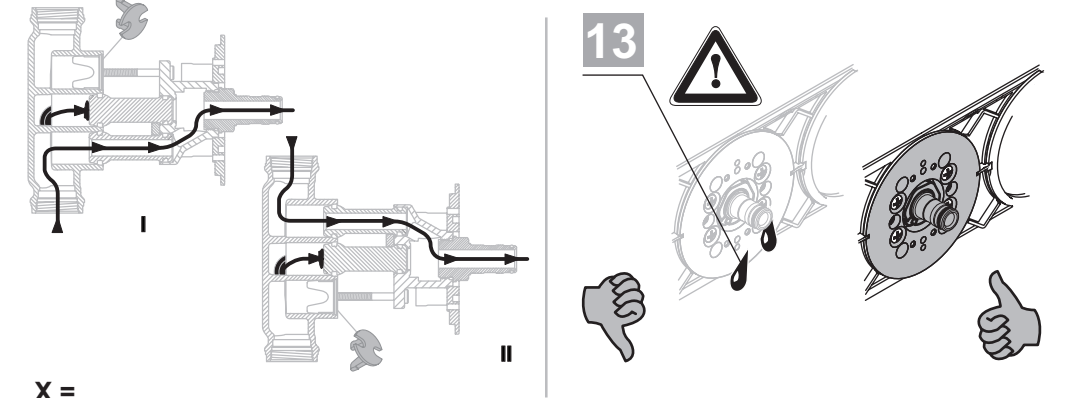

www.idealstandardinternational.com

X =
 A1526.. = 689mm
 A1527.. = 689mm
 A1528.. = 900mm
 A1529.. = 900mm

	P bar		MAX. 10		5		Q (3 bar)
	T °C		MAX. 80		65 55		
							l/min 15