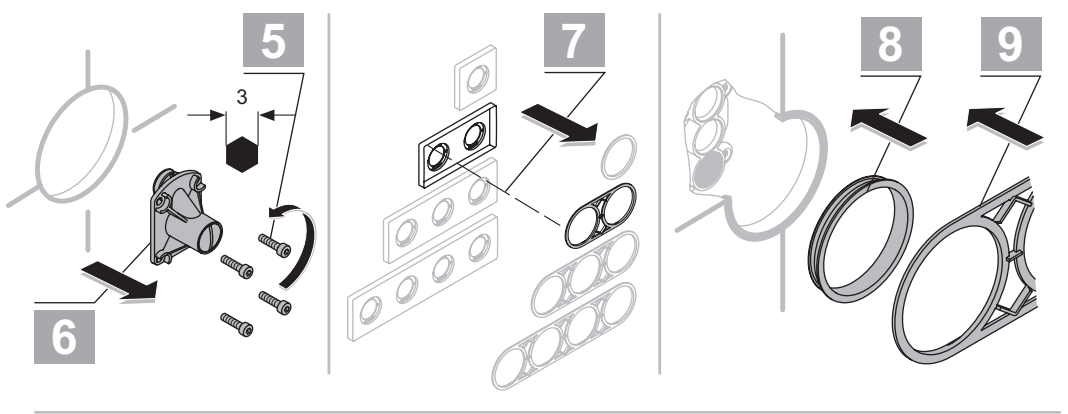

www.idealstandardinternational.com

X =
 A1526.. = 689mm
 A1527.. = 689mm
 A1528.. = 900mm
 A1529.. = 900mm

	P bar		MAX. 10		5		Q (3 bar)
	T °C		MAX. 80		65 55		
							l/min 15