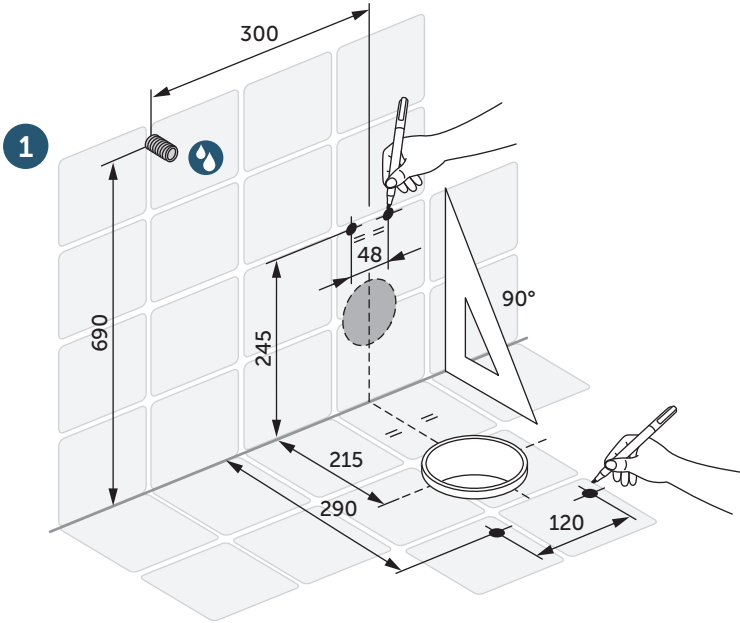

 **E0733** 300 x 180 x 385

 **E0365**
E0366
E0367
E0368 365 x 445 x 50

 **E0137**
E0798 360 x 660 x 400

7

8

9

10

Ideal Standard International NV
 Corporate Village – Gent Building
 Da Vincilaan 2
 B1935 – Zaventem
 Belgium