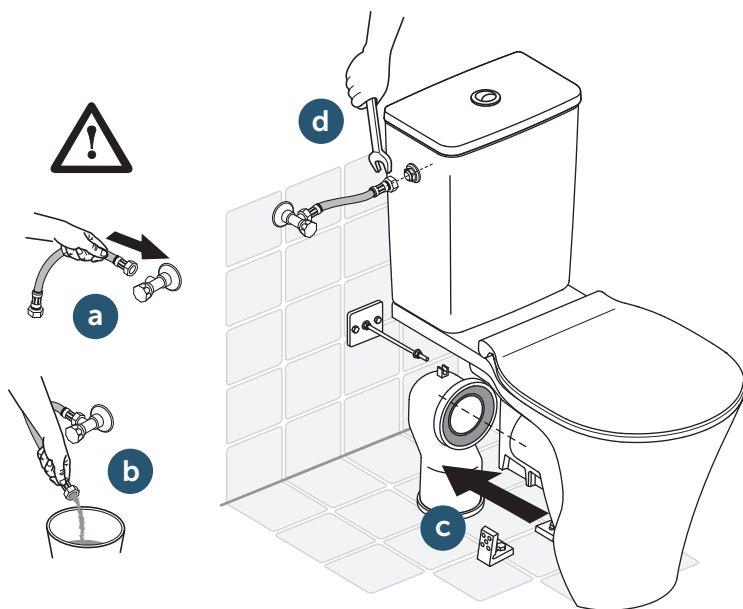

 **E0733** 300 x 180 x 385

 **E0365**
E0366
E0367
E0368 365 x 445 x 50

 **E0137**
E0798 360 x 660 x 400

7

8

9

10

Ideal Standard International NV
 Corporate Village – Gent Building
 Da Vincilaan 2
 B1935 – Zaventem
 Belgium