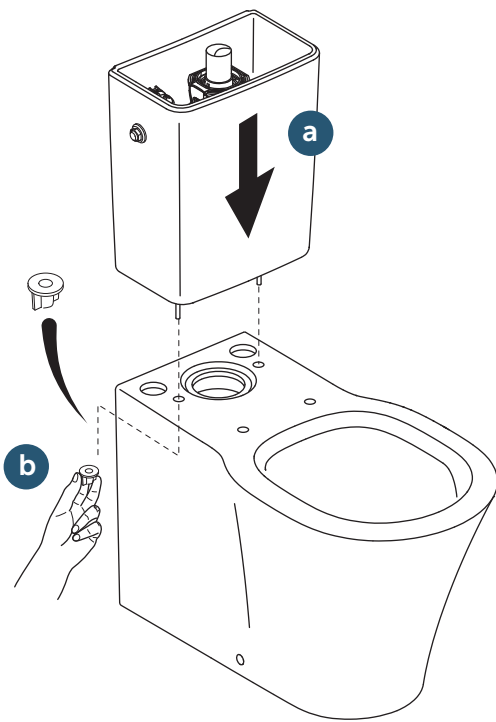

 **E0733** 300 x 180 x 385

 **E0365**
E0366
E0367
E0368 365 x 445 x 50

 **E0137**
E0798 360 x 660 x 400

7

8

9

10

Ideal Standard International NV
 Corporate Village – Gent Building
 Da Vincilaan 2
 B1935 – Zaventem
 Belgium