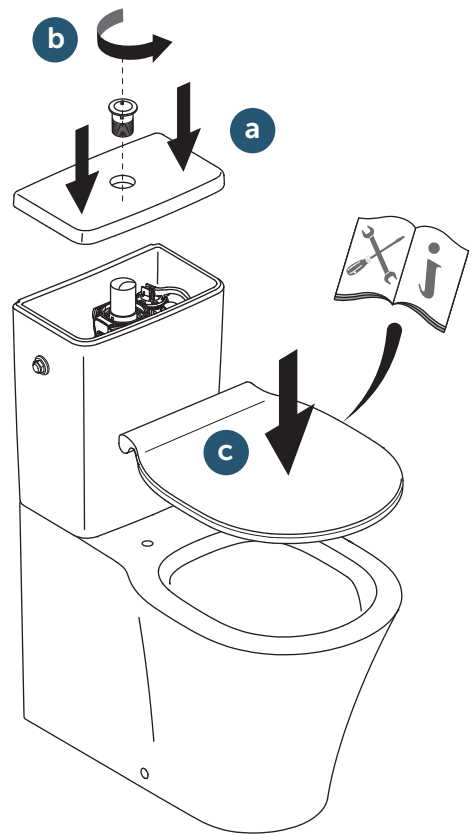

 **E0733** 300 x 180 x 385

 **E0365**
E0366
E0367
E0368 365 x 445 x 50

 **E0137**
E0798 360 x 660 x 400

7

8

9

10

Ideal Standard International NV
 Corporate Village – Gent Building
 Da Vincilaan 2
 B1935 – Zaventem
 Belgium