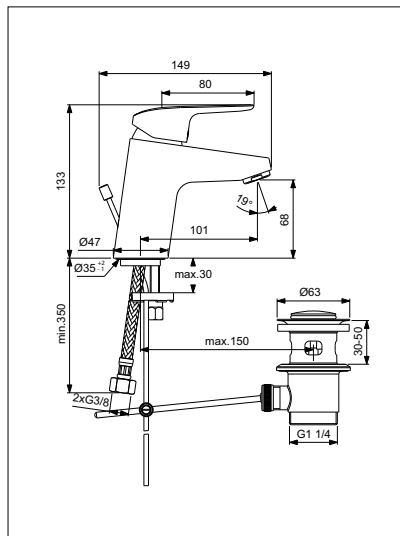

Waschtischarmatur mit und ohne Ablaufgarnitur

- Neue 38 mm Kartusche
- Integrierte Heißwasser-Temperaturbegrenzung
- Flexible Anschlussschläuche G 3 / 8 PEX
- Durchflussmengenbegrenzer 5l / min
- Kunststoff-Ablaufgarnitur 1 3/4"
- EASY-FIX-Befestigungssystem

Waschtischarmatur mit und ohne Ablaufgarnitur

- Neue 38 mm Kartusche
- Integrierte Heißwasser-Temperaturbegrenzung
- Flexible Anschlussschläuche G 3 / 8 PEX
- Durchflussmengenbegrenzer 5l / min
- Metall-Ablaufgarnitur 1 3/4"
- EASY-FIX-Befestigungssystem

Waschtischarmatur mit Ablaufgarnitur und Blue Start Technologie

- Neue 38 mm Kartusche
- Blue Start Technologie
- Integrierte Heißwasser-Temperaturbegrenzung
- Flexible Anschlussschläuche G 3 / 8 PEX
- Durchflussmengenbegrenzer 5l / min
- Metall-Ablaufgarnitur 1 3/4"
- EASY-FIX-Befestigungssystem