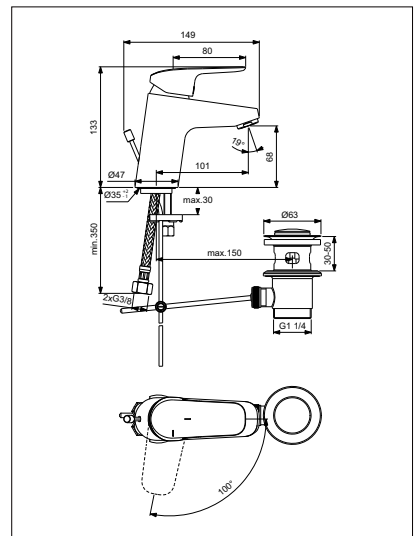

Waschtischarmatur mit und ohne Ablaufgarnitur

- Neue 38 mm Kartusche
- Integrierte Heißwasser-Temperaturbegrenzung
- Flexible Anschlussschläuche G 3 / 8 PEX
- Durchflussmengenbegrenzer 5l / min
- Kunststoff-Ablaufgarnitur 1 3/4"
- EASY-FIX-Befestigungssystem

Waschtischarmatur mit und ohne Ablaufgarnitur

- Neue 38 mm Kartusche
- Integrierte Heißwasser-Temperaturbegrenzung
- Flexible Anschlussschläuche G 3 / 8 PEX
- Durchflussmengenbegrenzer 5l / min
- Metall-Ablaufgarnitur 1 3/4"
- EASY-FIX-Befestigungssystem

Waschtischarmatur mit Ablaufgarnitur und Blue Start Technologie

- Neue 38 mm Kartusche
- Blue Start Technologie
- Integrierte Heißwasser-Temperaturbegrenzung
- Flexible Anschlussschläuche G 3 / 8 PEX
- Durchflussmengenbegrenzer 5l / min
- Metall-Ablaufgarnitur 1 3/4"
- EASY-FIX-Befestigungssystem