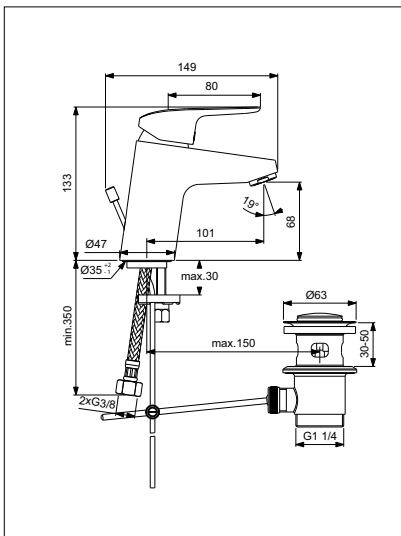

Waschtischarmatur mit und ohne Ablaufgarnitur

- Neue 38 mm Kartusche
- Integrierte Heißwasser-Temperaturbegrenzung
- Flexible Anschlussschläuche G 3 / 8 PEX
- Durchflussmengenbegrenzer 5l / min
- Kunststoff-Ablaufgarnitur 1 3/4"
- EASY-FIX-Befestigungssystem

Waschtischarmatur mit und ohne Ablaufgarnitur

- Neue 38 mm Kartusche
- Integrierte Heißwasser-Temperaturbegrenzung
- Flexible Anschlussschläuche G 3 / 8 PEX
- Durchflussmengenbegrenzer 5l / min
- Metall-Ablaufgarnitur 1 3/4"
- EASY-FIX-Befestigungssystem

Waschtischarmatur mit Ablaufgarnitur und Blue Start Technologie

- Neue 38 mm Kartusche
- Blue Start Technologie
- Integrierte Heißwasser-Temperaturbegrenzung
- Flexible Anschlussschläuche G 3 / 8 PEX
- Durchflussmengenbegrenzer 5l / min
- Metall-Ablaufgarnitur 1 3/4"
- EASY-FIX-Befestigungssystem