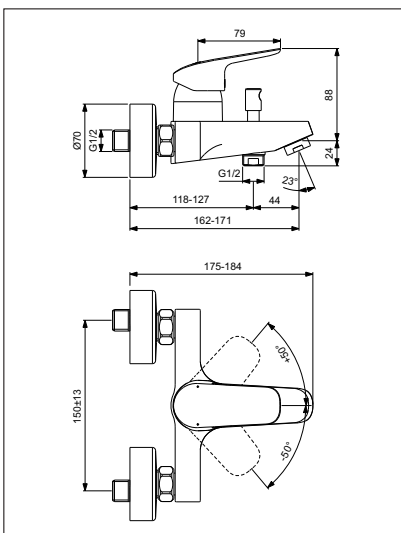

EASY-FIX
Schnelle und einfache Montage mit bis zu 30 % Zeitvorteil.

5L-Strahlregler
Minimaler Wasserdurchfluss mit optimalem Strahlvolumen.

BlueStart
Kaltwasser in Mittelstellung für minimalen Energieverbrauch.

CLICK-Technologie
Spart bis zu 50 % Wasser und Energie.

Schwenkbarer Auslauf
Mehr Bewegungsfreiheit bei Modellen mit Bogenauslauf.

Heißwassertemperaturbegrenzer (HWTB)
Die Maximaltemperatur lässt sich in sieben Stufen permanent begrenzen.

Badearmatur Aufputz mit Brauseumstellung

Modell	Bestell-Nr.
Badearmatur Aufputz	B1721AA

- Neue 38 mm Kartusche
- Integrierte Heißwasser-Temperaturbegrenzung
- Integrierte CLICK-Technologie
- EASY-FIX-Befestigungssystem
- Mit automatischer Umschaltung
- Verdeckte S-Anschlüsse (Metall-Rosette)
- Integrierte Rückflußverhinderer

Bidetarmatur mit Ablaufgarnitur

Modell	Bestell-Nr.
Bidetarmatur	B1718AA

- Neue 38 mm Kartusche
- Integrierte Heißwasser-Temperaturbegrenzung
- Integrierte CLICK-Technologie
- Flexible Anschlussschläuche G 3 / 8 PEX
- Metall-Ablaufgarnitur 1 3/4"
- EASY-FIX-Befestigungssystem

Wand-Küchenarmatur mit schwenkbarem Auslauf

Modell	Bestell-Nr.
Wand-Küchenarmatur	B1718AA

- Neue 38 mm Kartusche
- Rohrauslauf 200 mm Ausladung
- Integrierte Heißwasser-Temperaturbegrenzung
- Integrierte CLICK-Technologie